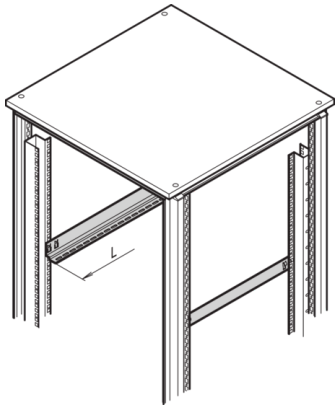

21127-198 EURORACK SLIDE RAIL, 25 KG, 800D, 5 PAIRS

KEY FEATURES

St, 1.5 mm, finish AlZn

Static load-carrying capacity 25 kg per pair

Support shelf of heavy 19" chassis

For assembly on the 19" panel/slide mounts

Wide support surface

Can be attached in 1 U increments

PRODUCT ATTRIBUTES

Product Type: Slide Rail

Product Family: Eurorack

Length: 620 mm

Depth: 800 mm

Static Load: 25 kg

ADDITIONAL PRODUCT DETAILS

Eurorack Slide Rail with 25 kg load capacity for mounting on the cabinet uprights or 19" panel/slide mounts. The slide rail supports shelf of heavy 19" Chassis.

Standard distance for servers $d = 740$ mm. For assembly 4 pieces panel/slide mounts are necessary (please order separately, see panel/slide mount).