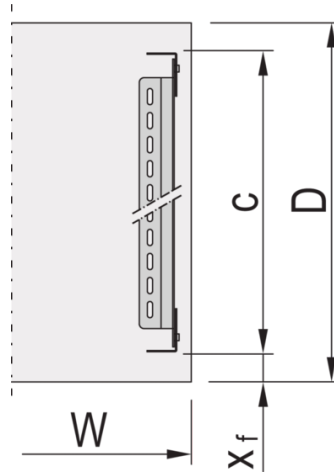

21127-198 EURORACK SLIDE RAIL, 25 KG, 800D, 5 PAIRS

KEY FEATURES

St, 1.5 mm, finish AlZn

Static load-carrying capacity 25 kg per pair

Support shelf of heavy 19" chassis

For assembly on the 19" panel/slide mounts

Wide support surface

Can be attached in 1 U increments

PRODUCT ATTRIBUTES

Product Type: Slide Rail

Product Family: Eurorack

Length: 620 mm

Depth: 800 mm

Static Load: 25 kg

ADDITIONAL PRODUCT DETAILS

Eurorack Slide Rail with 25 kg load capacity for mounting on the cabinet uprights or 19" panel/slide mounts. The slide rail supports shelf of heavy 19" Chassis.

Standard distance for servers $d = 740$ mm. For assembly 4 pieces panel/slide mounts are necessary (please order separately, see panel/slide mount).