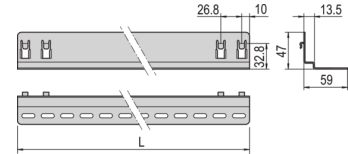

21127-198 EURORACK SLIDE RAIL, 25 KG, 800D, 5 PAIRS

KEY FEATURES

St, 1.5 mm, finish AlZn

Static load-carrying capacity 25 kg per pair

Support shelf of heavy 19" chassis

For assembly on the 19" panel/slide mounts

Wide support surface

Can be attached in 1 U increments

PRODUCT ATTRIBUTES

Product Type: Slide Rail

Product Family: Eurorack

Length: 620 mm

Depth: 800 mm

Static Load: 25 kg

ADDITIONAL PRODUCT DETAILS

Eurorack Slide Rail with 25 kg load capacity for mounting on the cabinet uprights or 19" panel/slide mounts. The slide rail supports shelf of heavy 19" Chassis.

Standard distance for servers $d = 740$ mm. For assembly 4 pieces panel/slide mounts are necessary (please order separately, see panel/slide mount).