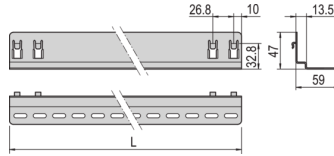

25127-575 EURORACK SLIDE RAIL, 25 KG, 700D, 1 PAIR

KEY FEATURES

St, 1.5 mm, finish AlZn

Static load-carrying capacity 25 kg per pair

Support shelf of heavy 19" chassis

For assembly on the 19" panel/slide mounts

Wide support surface

Can be attached in 1 U increments

PRODUCT ATTRIBUTES

Product Type: Slide Rail

Product Family: Eurorack

Length: 512 mm

Depth: 800 mm

Static Load: 25 kg

ADDITIONAL PRODUCT DETAILS

Eurorack Slide Rail with 25 kg load capacity for mounting on the cabinet uprights or 19" panel/slide mounts. The slide rail supports shelf of heavy 19" Chassis.

Standard distance for servers d = 740 mm. For assembly 4 pieces panel/slide mounts are necessary (please order separately, see panel/slide mount).