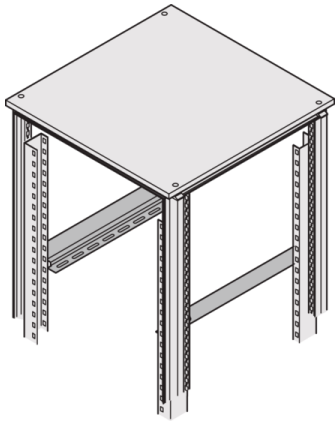

25127-575 EURORACK SLIDE RAIL, 25 KG, 700D, 1 PAIR

KEY FEATURES

St, 1.5 mm, finish AlZn

Static load-carrying capacity 25 kg per pair

Support shelf of heavy 19" chassis

For assembly on the 19" panel/slide mounts

Wide support surface

Can be attached in 1 U increments

PRODUCT ATTRIBUTES

Product Type: Slide Rail

Product Family: Eurorack

Length: 512 mm

Depth: 800 mm

Static Load: 25 kg

ADDITIONAL PRODUCT DETAILS

Eurorack Slide Rail with 25 kg load capacity for mounting on the cabinet uprights or 19" panel/slide mounts. The slide rail supports shelf of heavy 19" Chassis.

Standard distance for servers d = 740 mm. For assembly 4 pieces panel/slide mounts are necessary (please order separately, see panel/slide mount).