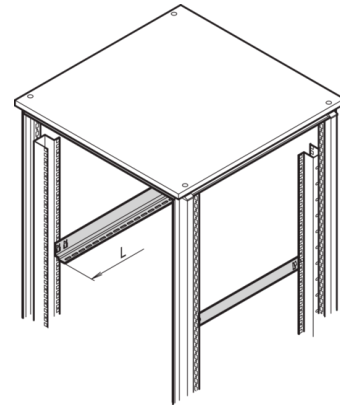

25127-575 EURORACK SLIDE RAIL, 25 KG, 700D, 1 PAIR

KEY FEATURES

St, 1.5 mm, finish AlZn

Static load-carrying capacity 25 kg per pair

Support shelf of heavy 19" chassis

For assembly on the 19" panel/slide mounts

Wide support surface

Can be attached in 1 U increments

PRODUCT ATTRIBUTES

Product Type: Slide Rail

Product Family: Eurorack

Length: 512 mm

Depth: 800 mm

Static Load: 25 kg

ADDITIONAL PRODUCT DETAILS

Eurorack Slide Rail with 25 kg load capacity for mounting on the cabinet uprights or 19" panel/slide mounts. The slide rail supports shelf of heavy 19" Chassis.

Standard distance for servers d = 740 mm. For assembly 4 pieces panel/slide mounts are necessary (please order separately, see panel/slide mount).