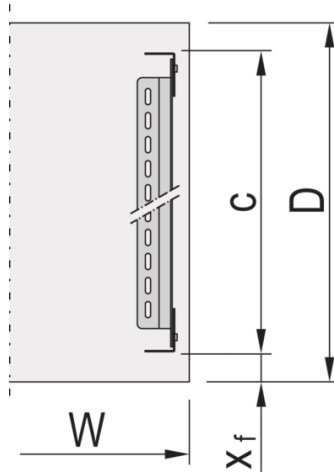

21127-197 EURORACK SLIDE RAIL, 25 KG, 600D, 5 PAIRS

KEY FEATURES

St, 1.5 mm, finish AlZn

Static load-carrying capacity 25 kg per pair

Support shelf of heavy 19" chassis

For assembly on the 19" panel/slide mounts

Wide support surface

Can be attached in 1 U increments

PRODUCT ATTRIBUTES

Product Type: Slide Rail

Product Family: Eurorack

Length: 420 mm

Depth: 600 mm

Static Load: 25 kg

ADDITIONAL PRODUCT DETAILS

Eurorack Slide Rail with 25 kg load capacity for mounting on the cabinet uprights or 19" panel/slide mounts. The slide rail supports shelf of heavy 19" Chassis.

Standard distance for servers d = 740 mm. For assembly 4 pieces panel/slide mounts are necessary (please order separately, see panel/slide mount).