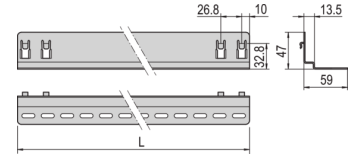

21127-197 EURORACK SLIDE RAIL, 25 KG, 600D, 5 PAIRS

KEY FEATURES

St, 1.5 mm, finish AlZn

Static load-carrying capacity 25 kg per pair

Support shelf of heavy 19" chassis

For assembly on the 19" panel/slide mounts

Wide support surface

Can be attached in 1 U increments

PRODUCT ATTRIBUTES

Product Type: Slide Rail

Product Family: Eurorack

Length: 420 mm

Depth: 600 mm

Static Load: 25 kg

ADDITIONAL PRODUCT DETAILS

Eurorack Slide Rail with 25 kg load capacity for mounting on the cabinet uprights or 19" panel/slide mounts. The slide rail supports shelf of heavy 19" Chassis.

Standard distance for servers d = 740 mm. For assembly 4 pieces panel/slide mounts are necessary (please order separately, see panel/slide mount).