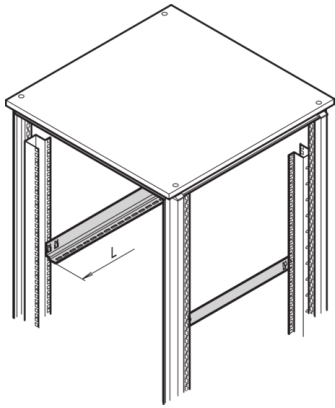

21127-197 EURORACK SLIDE RAIL, 25 KG, 600D, 5 PAIRS

KEY FEATURES

St, 1.5 mm, finish AlZn

Static load-carrying capacity 25 kg per pair

Support shelf of heavy 19" chassis

For assembly on the 19" panel/slide mounts

Wide support surface

Can be attached in 1 U increments

PRODUCT ATTRIBUTES

Product Type: Slide Rail

Product Family: Eurorack

Length: 420 mm

Depth: 600 mm

Static Load: 25 kg

ADDITIONAL PRODUCT DETAILS

Eurorack Slide Rail with 25 kg load capacity for mounting on the cabinet uprights or 19" panel/slide mounts. The slide rail supports shelf of heavy 19" Chassis.

Standard distance for servers d = 740 mm. For assembly 4 pieces panel/slide mounts are necessary (please order separately, see panel/slide mount).