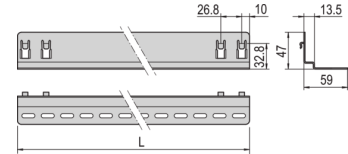

22127-094 EURORACK SLIDE RAIL, 25 KG, 600D, 1 PAIR

KEY FEATURES

St, 1.5 mm, finish AlZn

Static load-carrying capacity 25 kg per pair

Support shelf of heavy 19" chassis

For assembly on the 19" panel/slide mounts

Wide support surface

Can be attached in 1 U increments

PRODUCT ATTRIBUTES

Product Type: Slide Rail

Product Family: Eurorack

Length: 420 mm

Depth: 600 mm

Static Load: 25 kg

ADDITIONAL PRODUCT DETAILS

Eurorack Slide Rail with 25 kg load capacity for mounting on the cabinet uprights or 19" panel/slide mounts. The slide rail supports shelf of heavy 19" Chassis.

Standard distance for servers d = 740 mm. For assembly 4 pieces panel/slide mounts are necessary (please order separately, see panel/slide mount).