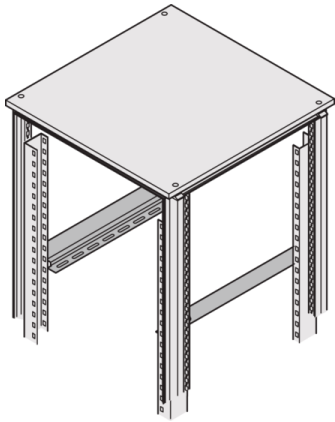

22127-094 EURORACK SLIDE RAIL, 25 KG, 600D, 1 PAIR

KEY FEATURES

St, 1.5 mm, finish AlZn

Static load-carrying capacity 25 kg per pair

Support shelf of heavy 19" chassis

For assembly on the 19" panel/slide mounts

Wide support surface

Can be attached in 1 U increments

PRODUCT ATTRIBUTES

Product Type: Slide Rail

Product Family: Eurorack

Length: 420 mm

Depth: 600 mm

Static Load: 25 kg

ADDITIONAL PRODUCT DETAILS

Eurorack Slide Rail with 25 kg load capacity for mounting on the cabinet uprights or 19" panel/slide mounts. The slide rail supports shelf of heavy 19" Chassis.

Standard distance for servers d = 740 mm. For assembly 4 pieces panel/slide mounts are necessary (please order separately, see panel/slide mount).