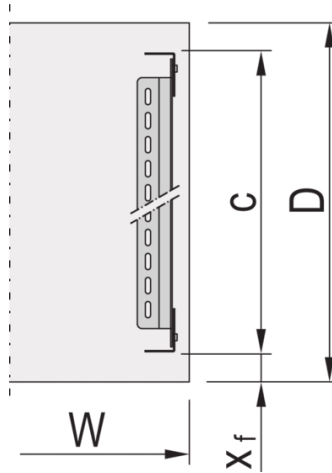

22127-094 EURORACK SLIDE RAIL, 25 KG, 600D, 1 PAIR

KEY FEATURES

St, 1.5 mm, finish AlZn

Static load-carrying capacity 25 kg per pair

Support shelf of heavy 19" chassis

For assembly on the 19" panel/slide mounts

Wide support surface

Can be attached in 1 U increments

PRODUCT ATTRIBUTES

Product Type: Slide Rail

Product Family: Eurorack

Length: 420 mm

Depth: 600 mm

Static Load: 25 kg

ADDITIONAL PRODUCT DETAILS

Eurorack Slide Rail with 25 kg load capacity for mounting on the cabinet uprights or 19" panel/slide mounts. The slide rail supports shelf of heavy 19" Chassis.

Standard distance for servers d = 740 mm. For assembly 4 pieces panel/slide mounts are necessary (please order separately, see panel/slide mount).