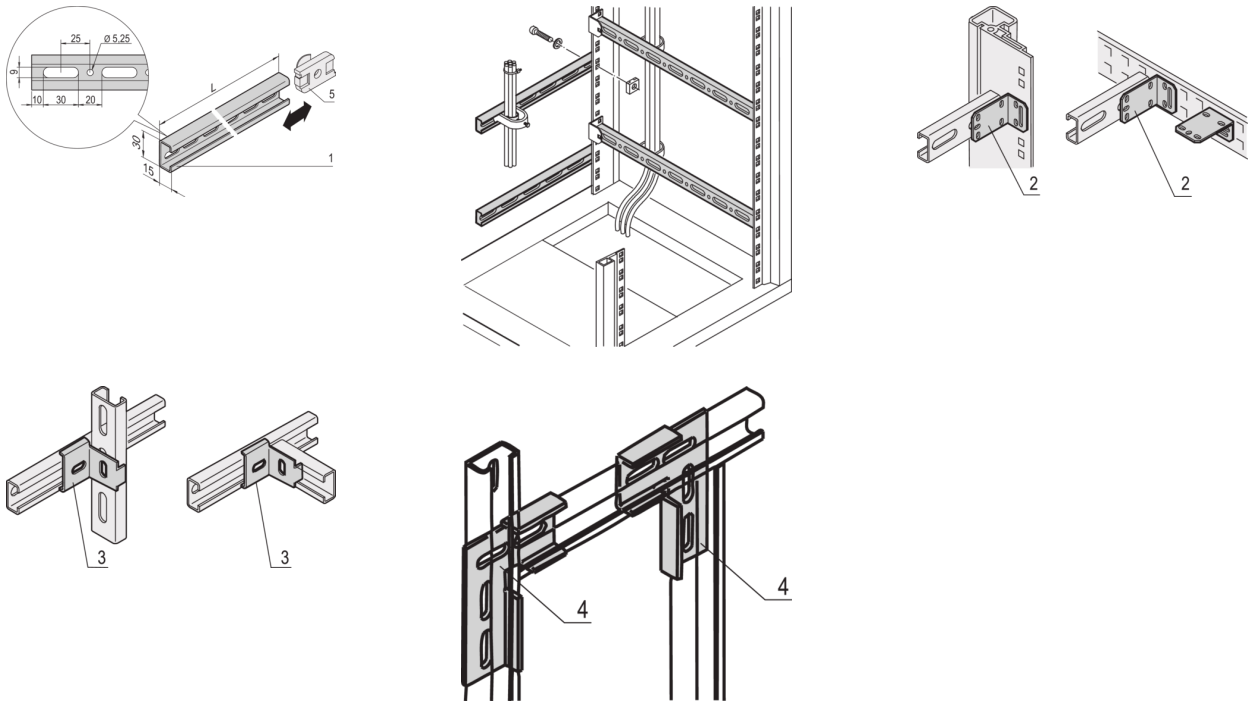

### KEY FEATURES

The mounting system provides for fitting of horizontal and vertical mounting planes

By using slide nuts, C-profiles may be adjusted continuously

Cable shells can be placed directly into the C-profiles.

### PRODUCT ATTRIBUTES

Product Type: C-Rail

Product Family: Eurorack

Height: 2000 mm

Length: 1900 mm

## ADDITIONAL PRODUCT DETAILS

---

C-Rails are for better cable management. Installation generally behind the 19" uprights. They are compatible with standard cable clabs.

Please order brackets for assembly separately.