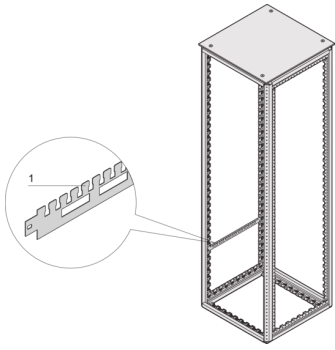

SCHROFF

23130-323 CABLE SUPPORT RAIL

KEY FEATURES

Cable Support Rails allows smart cable management

PRODUCT ATTRIBUTES

Product Type: Support Rail

ADDITIONAL PRODUCT DETAILS

Cable Support Rails allows smart cable management.