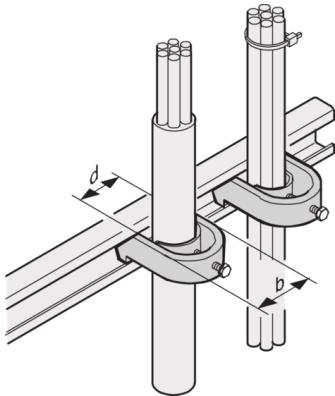

## 20114-730 C-RAIL CABLE SHELL, FOR CABLE BUNDLE 38 ... 42 MM

### KEY FEATURES

---

For mounting of cables on C-profiles and cable support rails

### ADDITIONAL PRODUCT DETAILS

---

C-Rails are for better cable management. Installation generally behind the 19" uprights. They are compatible with standard cable clabs.