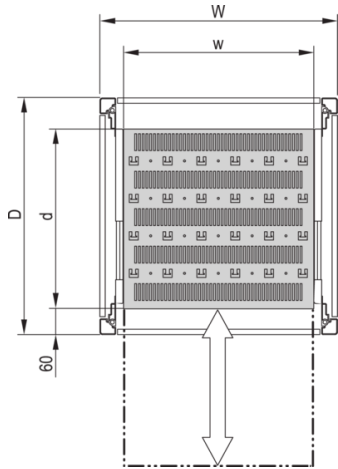

22117-859 EURORACK SHELF, TELESCOPIC, FOR UNIVERSAL FRAME, 800W
800D

KEY FEATURES

Load-carrying capacity: 50-kg

Fixing type: Telescopic slides suspended in cabinet uprights (shelf can be bolted on)

PRODUCT ATTRIBUTES

Product Type: Shelf

Product Family: Eurorack

Type: Telescopic Shelf

Width: 800 mm

Depth: 800 mm

ADDITIONAL PRODUCT DETAILS

Full depth telescopic shelf for Universal Aluminum Frame with load capacity of 50 kg and designed for easy mounting and installation.