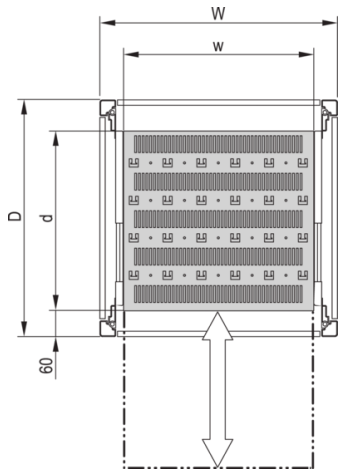

22117-858 EURORACK SHELF, TELESCOPIC, FOR UNIVERSAL FRAME, 800W 600D

KEY FEATURES

Load-carrying capacity: 50-kg

Fixing type: Telescopic slides suspended in cabinet uprights (shelf can be bolted on)

PRODUCT ATTRIBUTES

Product Type: Shelf

Product Family: Eurorack

Type: Telescopic Shelf

Width: 800 mm

Depth: 600 mm

ADDITIONAL PRODUCT DETAILS

Full depth telescopic shelf for Universal Aluminum Frame with load capacity of 50 kg and designed for easy mounting and installation.