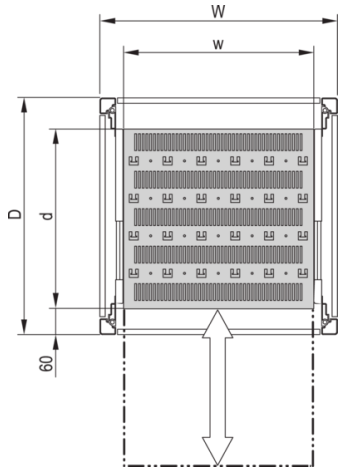

22117-856 EURORACK SHELF, TELESCOPIC, FOR UNIVERSAL FRAME, 600W
800D

KEY FEATURES

Load-carrying capacity: 50-kg

Fixing type: Telescopic slides suspended in cabinet uprights (shelf can be bolted on)

PRODUCT ATTRIBUTES

Product Type: Shelf

Product Family: Eurorack

Type: Telescopic Shelf

Width: 600 mm

Depth: 800 mm

ADDITIONAL PRODUCT DETAILS

Full depth telescopic shelf for Universal Aluminum Frame with load capacity of 50 kg and designed for easy mounting and installation.