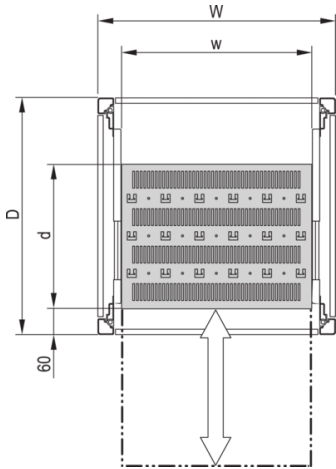

22117-861 EURORACK SHELF, TELESCOPIC, FOR UNIVERSAL FRAME, 600W
700D

KEY FEATURES

Load-carrying capacity: 50-kg

Fixing type: Telescopic slides suspended in cabinet uprights (shelf can be bolted on)

PRODUCT ATTRIBUTES

Product Type: Shelf

Product Family: Eurorack

Type: Telescopic Shelf

Width: 600 mm

Depth: 800 mm

ADDITIONAL PRODUCT DETAILS

Full depth telescopic shelf for Universal Aluminum Frame with load capacity of 50 kg and designed for easy mounting and installation.