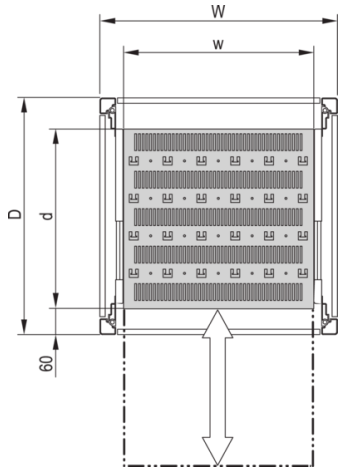

22117-855 EURORACK SHELF, TELESCOPIC, FOR UNIVERSAL FRAME, 600W 600D

KEY FEATURES

Load-carrying capacity: 50-kg

Fixing type: Telescopic slides suspended in cabinet uprights (shelf can be bolted on)

PRODUCT ATTRIBUTES

Product Type: Shelf

Product Family: Eurorack

Type: Telescopic Shelf

Width: 600 mm

Depth: 600 mm

ADDITIONAL PRODUCT DETAILS

Full depth telescopic shelf for Universal Aluminum Frame with load capacity of 50 kg and designed for easy mounting and installation.