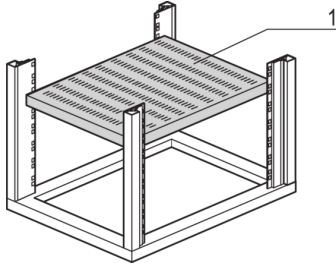

### KEY FEATURES

---

Load-carrying capacity 75 kg

Assembly: Snap-in and screw-fixed directly in universal upright

### PRODUCT ATTRIBUTES

---

Product Type: Shelf

Product Family: Eurorack

Type: Stationary Shelf

Width: 800 mm

Depth: 800 mm

### ADDITIONAL PRODUCT DETAILS

---

Full depth Stationary shelf for Universal Aluminum Frame with load capacity of 75 kg and designed for easy mounting and installation.