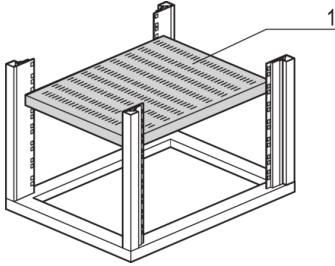

### KEY FEATURES

---

Load-carrying capacity 75 kg

Assembly: Snap-in and screw-fixed directly in universal upright

### PRODUCT ATTRIBUTES

---

Product Type: Shelf

Product Family: Eurorack

Type: Stationary Shelf

Width: 800 mm

Depth: 600 mm

### ADDITIONAL PRODUCT DETAILS

---

Full depth Stationary shelf for Universal Aluminum Frame with load capacity of 75 kg and designed for easy mounting and installation.