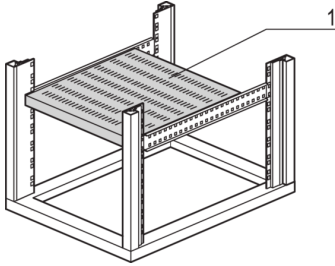

### KEY FEATURES

Load-carrying capacity 75 kg

Assembly: Snap-in and screw-fixed directly in universal upright

### PRODUCT ATTRIBUTES

Product Type: Shelf

Product Family: Eurorack

Type: Stationary Shelf

Width: 600 mm

Depth: 800 mm

### ADDITIONAL PRODUCT DETAILS

Full depth Stationary shelf for Universal Aluminum Frame with load capacity of 75 kg and designed for easy mounting and installation.