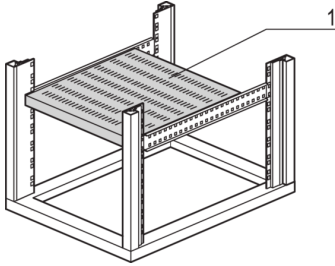

22117-851 EURORACK SHELF, STATIONARY, FOR UNIVERSAL FRAME, 600W 500D

KEY FEATURES

Load-carrying capacity 75 kg

Assembly: Snap-in and screw-fixed directly in universal upright

PRODUCT ATTRIBUTES

Product Type: Shelf

Product Family: Eurorack

Type: Stationary Shelf

Width: 600 mm

Depth: 600 mm

ADDITIONAL PRODUCT DETAILS

Full depth Stationary shelf for Universal Aluminum Frame with load capacity of 75 kg and designed for easy mounting and installation.