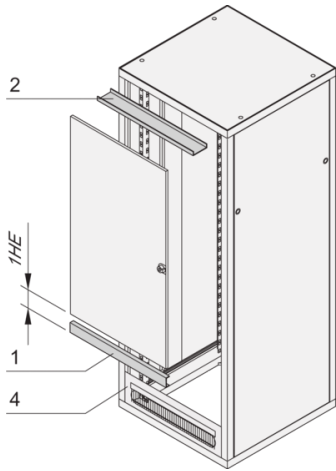

22117-799 EURORACK DOOR HINGE BRACKET FOR SHORTENED DOOR, UNIVERSAL EURORACK

KEY FEATURES

Mounting can be above or below the short door

For steel doors that do not run the full height of the cabinet

1-U space required (may be mounted above and below the door, at front or rear)

The clearance can be covered by 19" front panels or a cable through-ducting plate (3 or 4 U)

PRODUCT ATTRIBUTES

Product Type: Bracket

Product Family: Eurorack

Type: Door Hinge Bracket

Material: Steel

Color: Black Grey