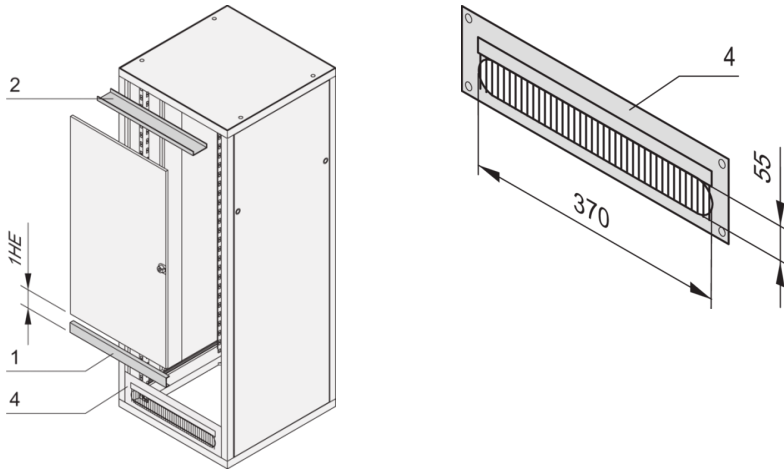

## 22117-798 EURORACK DOOR HINGE BRACKET FOR SHORTENED DOOR, 19" EURORACK

### KEY FEATURES

Mounting can be above or below the short door

For steel doors that do not run the full height of the cabinet

1-U space required (may be mounted above and below the door, at front or rear)

The clearance can be covered by 19" front panels or a cable through-ducting plate (3 or 4 U)