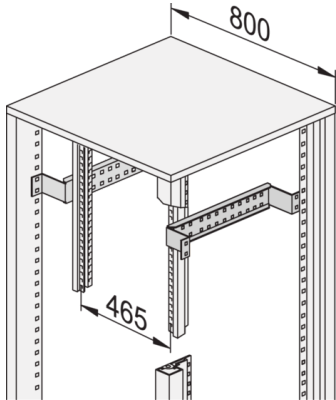

22117-840 EURORACK DEPTH MEMBER WITH REDUCED WIDTH FOR UNIVERSAL FRAMES, 800W 800D

KEY FEATURES

19" plane at least 110 mm from the front cabinet edge

St, 2.5 mm, zinc-plated, RAL 7021

Reduced-width depth member for 800 mm width

19" plane off-set at least 75 mm from the front cabinet edge

PRODUCT ATTRIBUTES

Product Type: Bracket

Product Family: Eurorack

Type: Depth Member

Color: Black Grey

Color Code: RAL 7021

Width: 800 mm

Depth: 800 mm

ADDITIONAL PRODUCT DETAILS

Eurorack Depth Member with reduced Width for Universal Frames.

Please order panel/slide mounts (2 pairs) separately.

CERTIFICATIONS

North America

All locations
+1.763.422.2661
Chat with us:
schroff.nvent.com