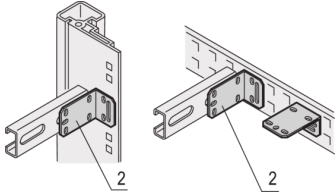

21120-145 EURORACK C-RAIL MOUNTING BRACKET FOR CABINET UPRIGHTS OR DEPTH MEMBERS

KEY FEATURES

Mounting brackets to assemble c.profiles

PRODUCT ATTRIBUTES

Product Type: Bracket

Product Family: Eurorack

Works With: Cabinet