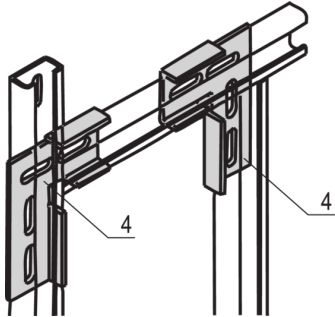

21120-147 EURORACK C-RAIL L-BRACKET FOR STUB / CORNER CONNECTION OF TWO CENTRAL RAILS

KEY FEATURES

Mounting brackets to assemble c.profiles

PRODUCT ATTRIBUTES

Product Type: Bracket

Product Family: Eurorack