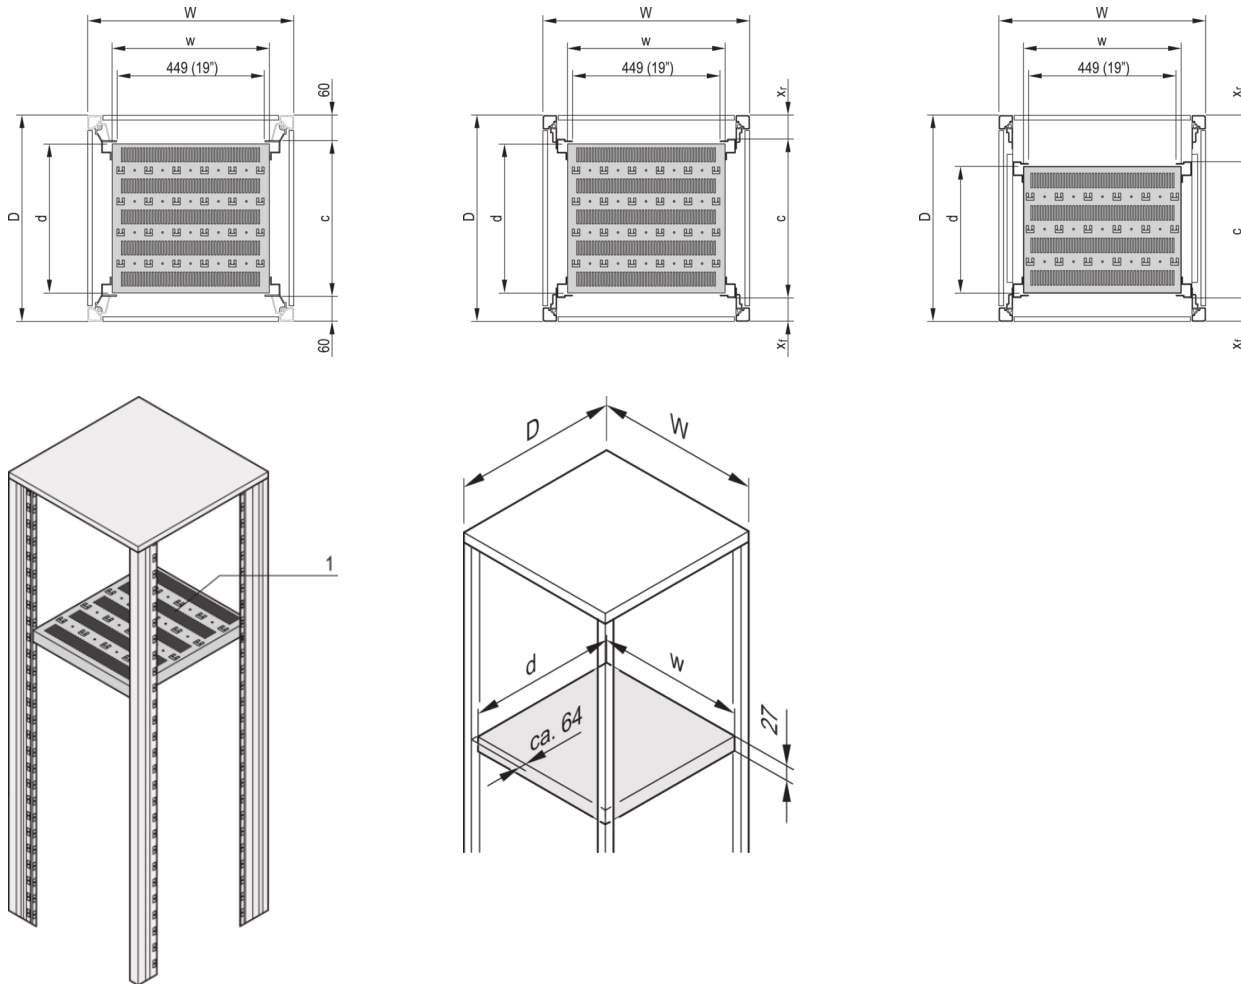

22117-844 EURORACK 19" SHELF, STATIONARY, RECESSED BY 100 MM, 600W 900D

**KEY FEATURES**

Mounting height 1-U

Perforated cut-outs for assembling cable ties

Static load-carrying capacity 75-kg

When used as a partial-width shelf a third 19" plane is required, please order this separately

## PRODUCT ATTRIBUTES

---

Product Type: Shelf

Product Family: Eurorack

Type: Stationary Shelf, Reduced Depth

Color: Black Grey

Color Code: RAL 7021

Width: 477 mm

Depth: 780 mm

## ADDITIONAL PRODUCT DETAILS

---

Eurorack 19" Shelf, Stationary, Full Depth / Recessed Depth with load capacity of 75 kg.

Please order depth member for recessed versions separately.