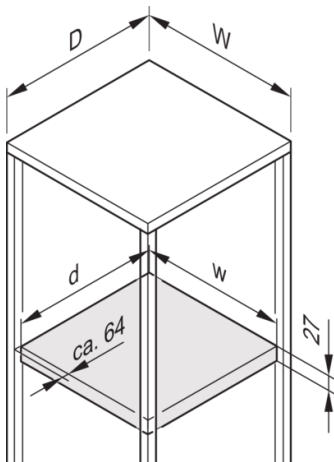

### KEY FEATURES

Mounting height 1-U

Perforated cut-outs for assembling cable ties

Static load-carrying capacity 75-kg

When used as a partial-width shelf a third 19" plane is required, please order this separately

Depth: 480 mm