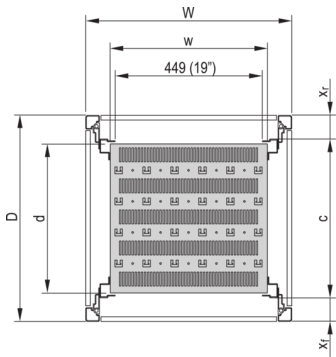

### KEY FEATURES

Mounting height 1-U

Perforated cut-outs for assembling cable ties

Static load-carrying capacity 75-kg

When used as a partial-width shelf a third 19" plane is required, please order this separately

Depth: 480 mm

## ADDITIONAL PRODUCT DETAILS

---

Eurorack 19" Shelf, Stationary, Full Depth / Recessed Depth with load capacity of 75 kg.

Please order depth member for recessed versions separately.