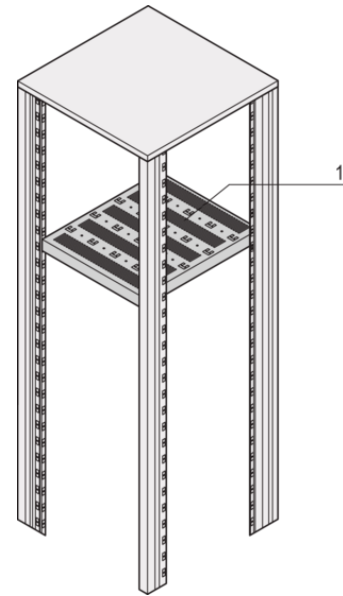

## 22117-845 EURORACK 19" SHELF, STATIONARY, RECESSED BY 100 MM, 600W 600D

### KEY FEATURES

Mounting height 1-U

Perforated cut-outs for assembling cable ties

Static load-carrying capacity 75-kg

When used as a partial-width shelf a third 19" plane is required, please order this separately

## PRODUCT ATTRIBUTES

---

Product Type: Shelf

Product Family: Eurorack

Type: Stationary Shelf, Reduced Depth

Color: Black Grey

Color Code: RAL 7021

Width: 477 mm

## ADDITIONAL PRODUCT DETAILS

---

Eurorack 19" Shelf, Stationary, Full Depth / Recessed Depth with load capacity of 75 kg.

Please order depth member for recessed versions separately.