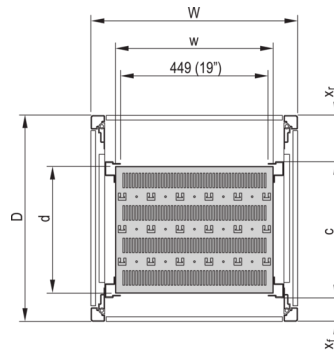

### KEY FEATURES

Mounting height 1-U

Perforated cut-outs for assembling cable ties

Static load-carrying capacity 75-kg

When used as a partial-width shelf a third 19" plane is required, please order this separately

Depth: 480 mm

## ADDITIONAL PRODUCT DETAILS

---

Eurorack 19" Shelf, Stationary, Full Depth / Recessed Depth with load capacity of 75 kg.

Please order depth member for recessed versions separately.