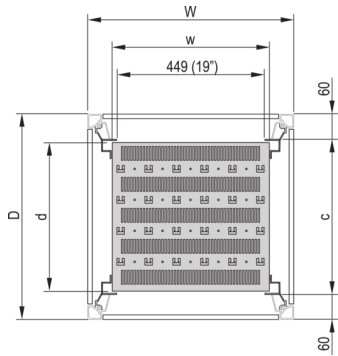

22117-843 EURORACK 19" SHELF, STATIONARY, 600W 800D

KEY FEATURES

Mounting height 1-U

Perforated cut-outs for assembling cable ties

Static load-carrying capacity 75-kg

When used as a partial-width shelf a third 19" plane is required, please order this separately

Width: 477 mm

Depth: 680 mm

ADDITIONAL PRODUCT DETAILS

Eurorack 19" Shelf, Stationary, Full Depth / Recessed Depth with load capacity of 75 kg.

Please order depth member for recessed versions separately.

CERTIFICATIONS