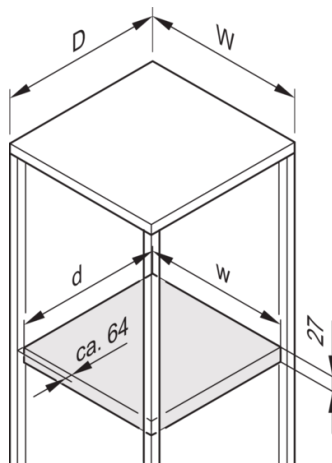

22117-843 EURORACK 19" SHELF, STATIONARY, 600W 800D

KEY FEATURES

Mounting height 1-U

Perforated cut-outs for assembling cable ties

Static load-carrying capacity 75-kg

When used as a partial-width shelf a third 19" plane is required, please order this separately

Width: 477 mm

Depth: 680 mm

ADDITIONAL PRODUCT DETAILS

Eurorack 19" Shelf, Stationary, Full Depth / Recessed Depth with load capacity of 75 kg.

Please order depth member for recessed versions separately.

CERTIFICATIONS