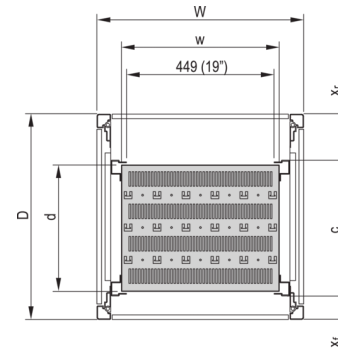

22117-843 EURORACK 19" SHELF, STATIONARY, 600W 800D

KEY FEATURES

Mounting height 1-U

Perforated cut-outs for assembling cable ties

Static load-carrying capacity 75-kg

When used as a partial-width shelf a third 19" plane is required, please order this separately

Width: 477 mm

Depth: 680 mm

ADDITIONAL PRODUCT DETAILS

Eurorack 19" Shelf, Stationary, Full Depth / Recessed Depth with load capacity of 75 kg.

Please order depth member for recessed versions separately.

CERTIFICATIONS