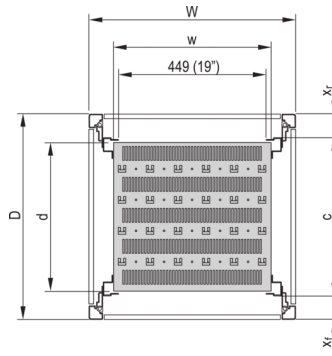

22117-843 EURORACK 19" SHELF, STATIONARY, 600W 800D

KEY FEATURES

Mounting height 1-U

Perforated cut-outs for assembling cable ties

Static load-carrying capacity 75-kg

When used as a partial-width shelf a third 19" plane is required, please order this separately

Width: 477 mm

Depth: 680 mm

ADDITIONAL PRODUCT DETAILS

Eurorack 19" Shelf, Stationary, Full Depth / Recessed Depth with load capacity of 75 kg.

Please order depth member for recessed versions separately.

CERTIFICATIONS