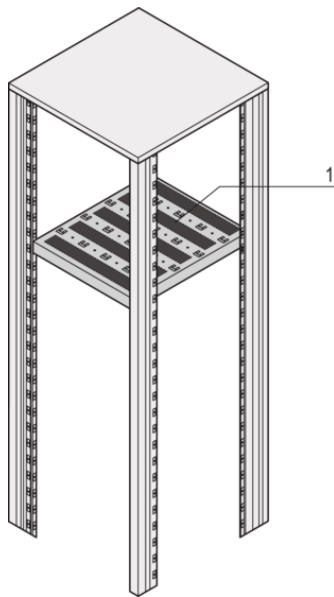

22117-843 EURORACK 19" SHELF, STATIONARY, 600W 800D

KEY FEATURES

Mounting height 1-U

Perforated cut-outs for assembling cable ties

Static load-carrying capacity 75-kg

When used as a partial-width shelf a third 19" plane is required, please order this separately

Width: 477 mm

Depth: 680 mm

ADDITIONAL PRODUCT DETAILS

Eurorack 19" Shelf, Stationary, Full Depth / Recessed Depth with load capacity of 75 kg.

Please order depth member for recessed versions separately.

CERTIFICATIONS