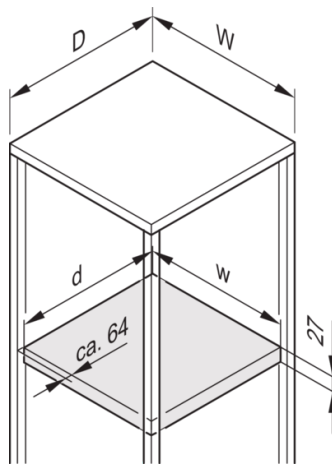

22117-842 EURORACK 19" SHELF, STATIONARY, 600W 600D

**KEY FEATURES**

Mounting height 1-U

Perforated cut-outs for assembling cable ties

Static load-carrying capacity 75-kg

When used as a partial-width shelf a third 19" plane is required, please order this separately