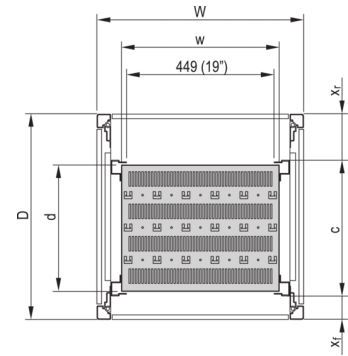

22117-842 EURORACK 19" SHELF, STATIONARY, 600W 600D

**KEY FEATURES**

Mounting height 1-U

Perforated cut-outs for assembling cable ties

Static load-carrying capacity 75-kg

When used as a partial-width shelf a third 19" plane is required, please order this separately

## PRODUCT ATTRIBUTES

---

Product Type: Shelf

Product Family: Eurorack

Type: Stationary Shelf

Color: Black Grey

Color Code: RAL 7021

Width: 477 mm

Depth: 480 mm

## ADDITIONAL PRODUCT DETAILS

---

Eurorack 19" Shelf, Stationary, Full Depth / Recessed Depth with load capacity of 75 kg.

Please order depth member for recessed versions separately.