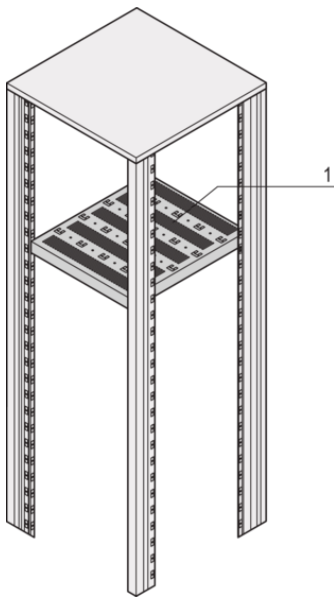

22117-842 EURORACK 19" SHELF, STATIONARY, 600W 600D

**KEY FEATURES**

Mounting height 1-U

Perforated cut-outs for assembling cable ties

Static load-carrying capacity 75-kg

When used as a partial-width shelf a third 19" plane is required, please order this separately

## PRODUCT ATTRIBUTES

---

Product Type: Shelf

Product Family: Eurorack

Type: Stationary Shelf

Color: Black Grey

Color Code: RAL 7021

Width: 477 mm

## ADDITIONAL PRODUCT DETAILS

---

Eurorack 19" Shelf, Stationary, Full Depth / Recessed Depth with load capacity of 75 kg.

Please order depth member for recessed versions separately.