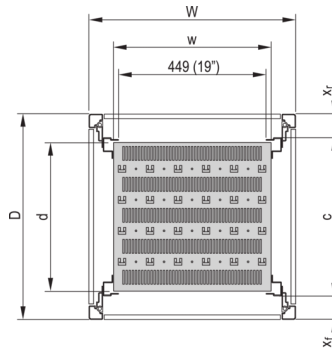

22117-842 EURORACK 19" SHELF, STATIONARY, 600W 600D

**KEY FEATURES**

Mounting height 1-U

Perforated cut-outs for assembling cable ties

Static load-carrying capacity 75-kg

When used as a partial-width shelf a third 19" plane is required, please order this separately

## PRODUCT ATTRIBUTES

---

Product Type: Shelf

Product Family: Eurorack

Type: Stationary Shelf

Color: Black Grey

Color Code: RAL 7021

Width: 477 mm

Depth: 480 mm

## ADDITIONAL PRODUCT DETAILS

---

Eurorack 19" Shelf, Stationary, Full Depth / Recessed Depth with load capacity of 75 kg.

Please order depth member for recessed versions separately.