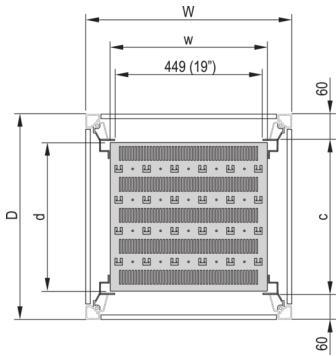

22117-842 EURORACK 19" SHELF, STATIONARY, 600W 600D

**KEY FEATURES**

Mounting height 1-U

Perforated cut-outs for assembling cable ties

Static load-carrying capacity 75-kg

When used as a partial-width shelf a third 19" plane is required, please order this separately

## PRODUCT ATTRIBUTES

---

Product Type: Shelf

Product Family: Eurorack

Type: Stationary Shelf

Color: Black Grey

Color Code: RAL 7021

Width: 477 mm

Depth: 480 mm

## ADDITIONAL PRODUCT DETAILS

---

Eurorack 19" Shelf, Stationary, Full Depth / Recessed Depth with load capacity of 75 kg.

Please order depth member for recessed versions separately.