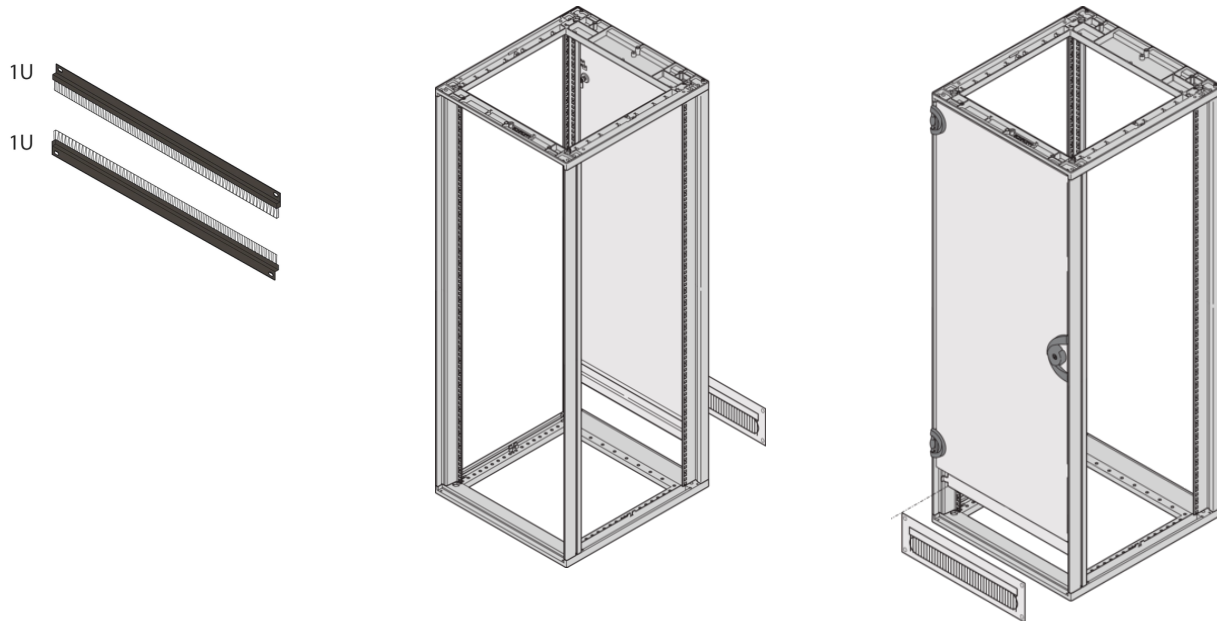

64230-096 19" CABLE DUCTING WITH BRUSH STRIP, BLACK

KEY FEATURES

Mounting height 1 U

No threading necessary

PRODUCT ATTRIBUTES

Product Type: Brush Strip

Product Family: Novastar

Material: Aluminum

Color: Black Grey

Color Code: RAL 7021

Rack Height: 1 U

Height: 43.6 mm

ADDITIONAL PRODUCT DETAILS

Brush strip through which ducts of insulated electric conductors are run, generally conductors carrying large currents.