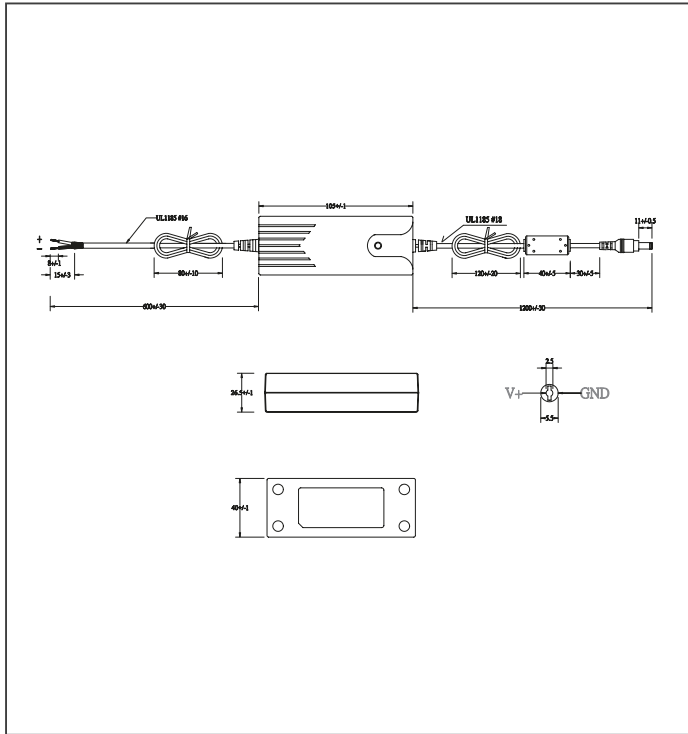

# 1255900363

DC-To-DC Power Adapter, Flying Wires for RTC-1010/ RTC-1010M

## Specifications

Mechanical	
Color	Black
Dimensions (W x H x D)	Adapter case: 40 x 105 x 26.5 mm Plug side length: 1200 ± 30 mm Flying Wires side length: 600 ± 30 mm Total length: 1905 ± 60 mm

## Ordering Information

- **1255900363**  
DC-To-DC Power Adapter, 12V to 36V Input, 12V/3A Output, One End-DC Jack, One End-Two Flying Wires

## Specifications

Mechanical	
Color	Black
Dimensions (W x H x D)	Adapter case: 40 x 105 x 26.5 mm Plug side length: 1200 ± 30 mm Cigarette Plug side length: 600 ± 50 mm Total length: 1905 ± 50 mm