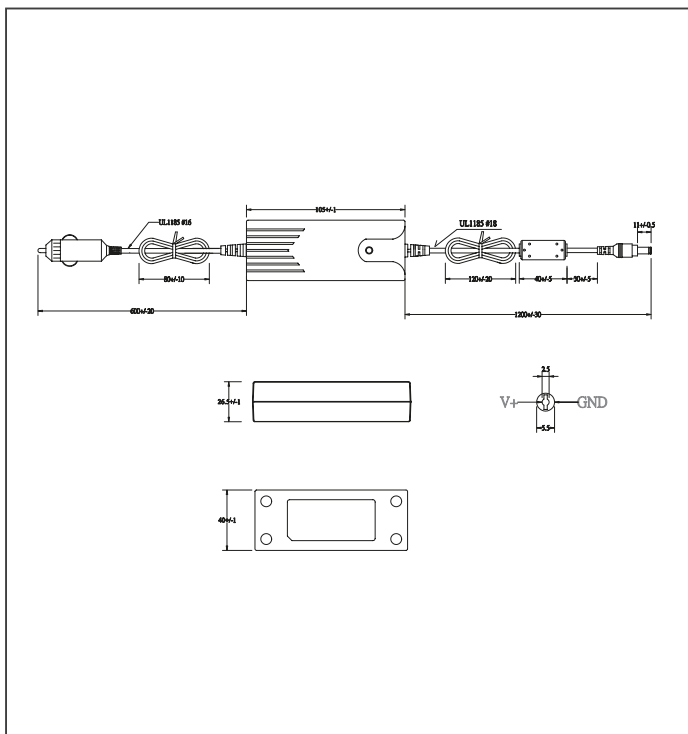

# 1255900363

DC-To-DC Power Adapter, Flying Wires for RTC-1010/ RTC-1010M

## Specifications

Mechanical	
Color	Black
Dimensions (W x H x D)	Adapter case: 40 x 105 x 26.5 mm Plug side length: 1200 ± 30 mm Flying Wires side length: 600 ± 30 mm Total length: 1905 ± 60 mm

## Ordering Information

- **1255900363**  
DC-To-DC Power Adapter, 12V to 36V Input, 12V/3A Output, One End-DC Jack, One End-Two Flying Wires

## Specifications

Mechanical	
Color	Black
Dimensions (W x H x D)	Adapter case: 40 x 105 x 26.5 mm Plug side length: 1200 ± 30 mm Cigarette Plug side length: 600 ± 50 mm Total length: 1905 ± 50 mm