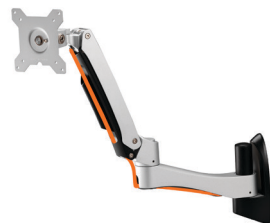

Cable Management