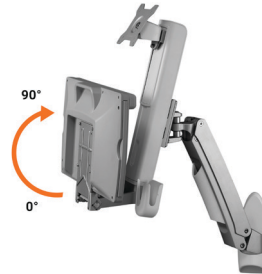

Swivelling +90°