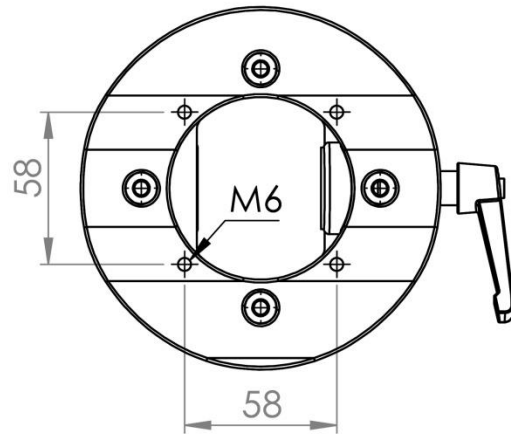

TK120.846

TKP2000 Rotatable Tilting Panel Coupling

Weight (gr)	2.580
Color / Ral Code	RAL7035 / RAL7016
Package	1
Package Dimension (mm)	180 x 190 x 150
Diameter (mm)	Ø 130
Movement	310 ° / ±45°
Material	Aluminum

Bottom View

1 Braking Arm