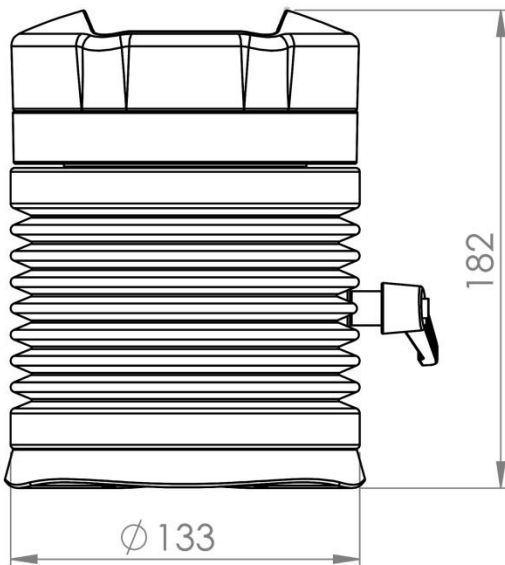

TK120.846

TKP2000 Rotatable Tilting Panel Coupling

Weight (gr)	2.580
Color / Ral Code	RAL7035 / RAL7016
Package	1
Package Dimension (mm)	180 x 190 x 150
Diameter (mm)	Ø 130
Movement	310 ° / ±45°
Material	Aluminum

Bottom View

1 Braking Arm