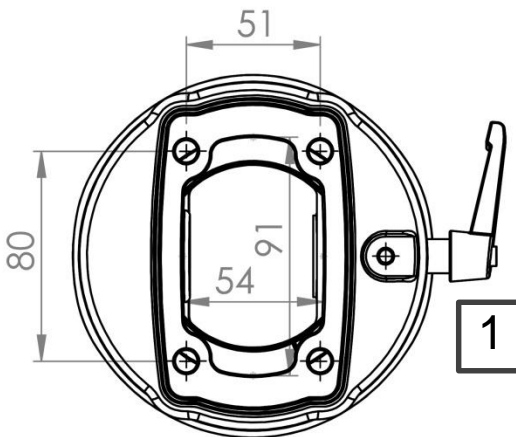

TK120.846

TKP2000 Rotatable Tilting Panel Coupling

Weight (gr)	2.580
Color / Ral Code	RAL7035 / RAL7016
Package	1
Package Dimension (mm)	180 x 190 x 150
Diameter (mm)	Ø 130
Movement	310 ° / ±45°
Material	Aluminum

Bottom View

1 Braking Arm