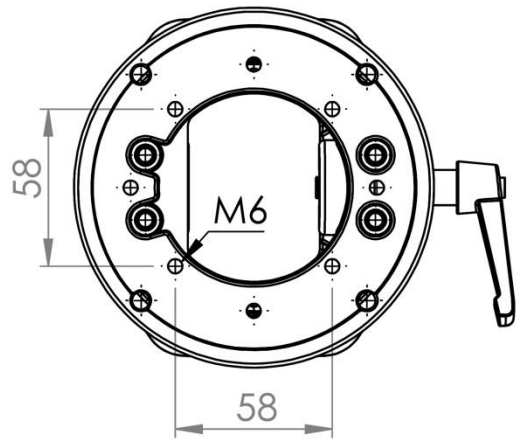

## Rotatable Tilting Panel Coupling

Weight (gr)	2.340
Color / Ral Code	7035/7016
Package	1
Package Dimension (mm)	180 x 170 x 150
Diameter (mm)	∅ 130
Movement	310° / ±45°
Material	Aluminum

Bottom View

**1** Braking Arm