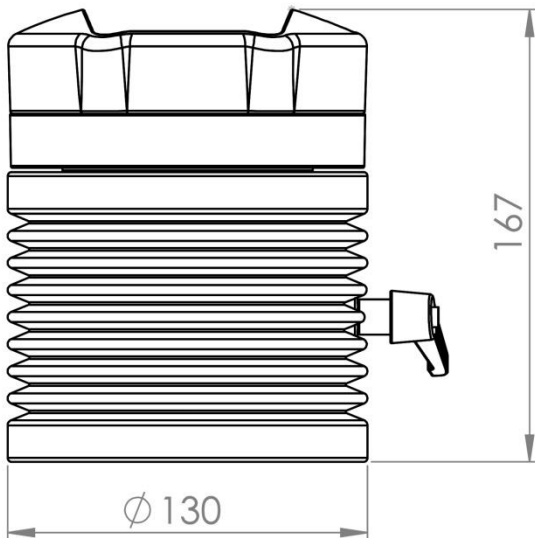

# TK120.845

## Rotatable Tilting Panel Coupling

Weight (gr)	2.340
Color / Ral Code	7035/7016
Package	1
Package Dimension (mm)	180 x 170 x 150
Diameter (mm)	∅ 130
Movement	310° / ±45°
Material	Aluminum

Bottom View

**1** Braking Arm