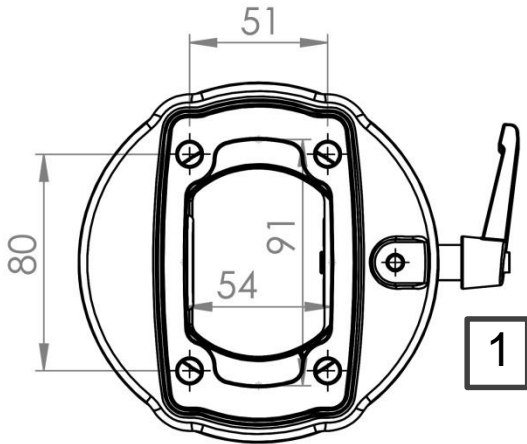

## Rotatable Tilting Panel Coupling

Weight (gr)	2.340
Color / Ral Code	7035/7016
Package	1
Package Dimension (mm)	180 x 170 x 150
Diameter (mm)	∅ 130
Movement	310° / ±45°
Material	Aluminum

Bottom View

**1** Braking Arm