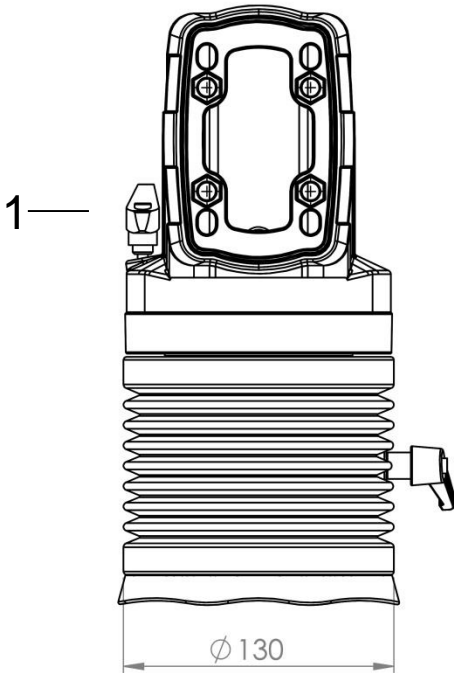

TK120.411

TKP2000 Rotatable Panel 90° Angle Coupling

Weight (gr)	3.600
Color / Ral Code	RAL7035 / RAL7016
Package	1
Package Dimension (mm)	215 x 280 x 170
Diameter (mm)	Ø 130
Movement	310° / ± 45°
Material	Aluminum

1 Braking Arm