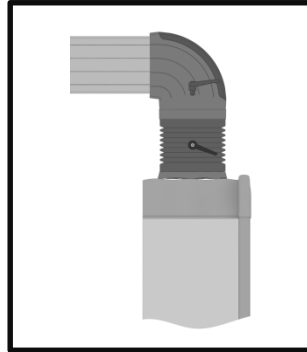

TK120.411

TKP2000 Rotatable Panel 90° Angle Coupling

Weight (gr)	3.600
Color / Ral Code	RAL7035 / RAL7016
Package	1
Package Dimension (mm)	215 x 280 x 170
Diameter (mm)	Ø 130
Movement	310° / ± 45°
Material	Aluminum

1 Braking Arm