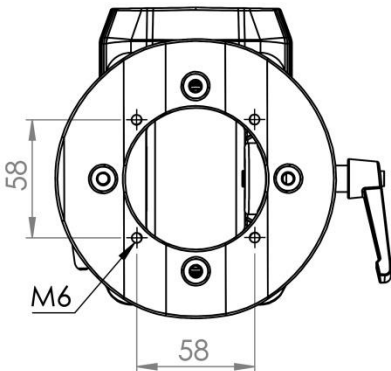

TK120.411

TKP2000 Rotatable Panel 90° Angle Coupling

Weight (gr)	3.600
Color / Ral Code	RAL7035 / RAL7016
Package	1
Package Dimension (mm)	215 x 280 x 170
Diameter (mm)	Ø 130
Movement	310° / ± 45°
Material	Aluminum

1 Braking Arm