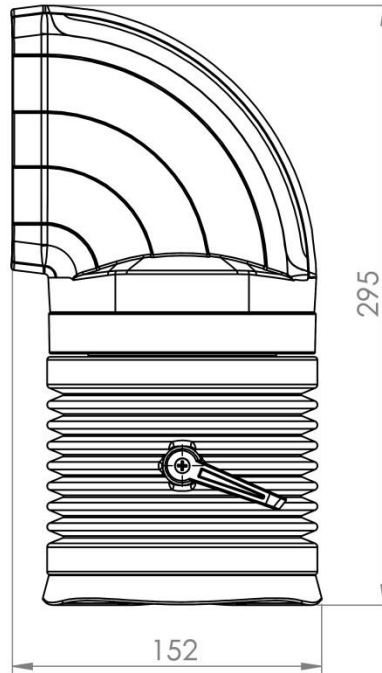

TK120.411

TKP2000 Rotatable Panel 90° Angle Coupling

Weight (gr)	3.600
Color / Ral Code	RAL7035 / RAL7016
Package	1
Package Dimension (mm)	215 x 280 x 170
Diameter (mm)	Ø 130
Movement	310° / ± 45°
Material	Aluminum