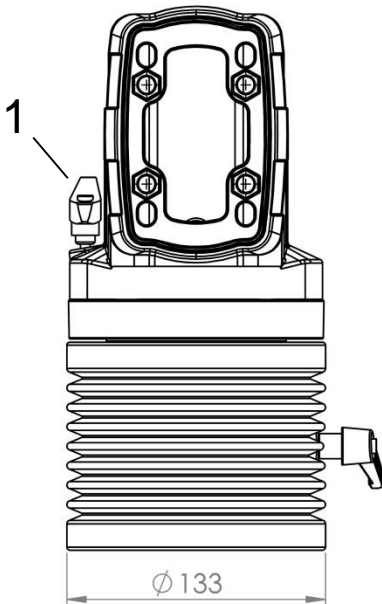

# TK120.401

## Rotatable Panel 90° Angle Coupling

Weight (gr)	3.370
Color / Ral Code	RAL7035 / RAL7016
Package	1
Package Dimension (mm)	215 x 145 x 170
Diameter (mm)	Ø 130
Movement	310°
Material	Aluminum

**1** Braking Arm