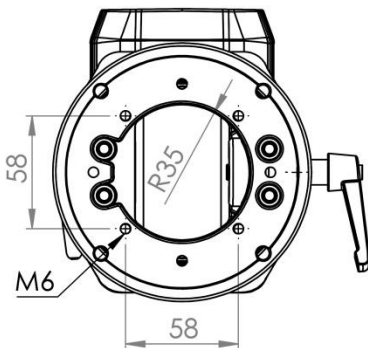

# TK120.401

## Rotatable Panel 90° Angle Coupling

Weight (gr)	3.370
Color / Ral Code	RAL7035 / RAL7016
Package	1
Package Dimension (mm)	215 x 145 x 170
Diameter (mm)	Ø 130
Movement	310°
Material	Aluminum

**1** Braking Arm