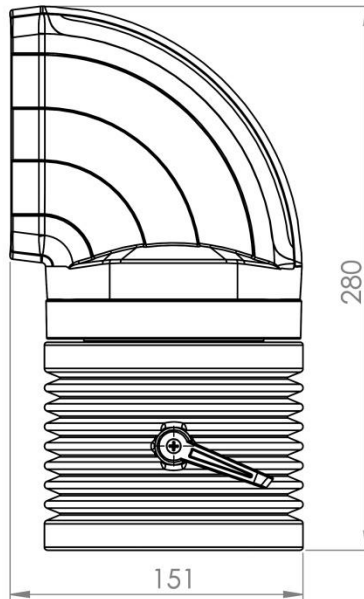

# TK120.401

## Rotatable Panel 90° Angle Coupling

Weight (gr)	3.370
Color / Ral Code	RAL7035 / RAL7016
Package	1
Package Dimension (mm)	215 x 145 x 170
Diameter (mm)	Ø 130
Movement	310°
Material	Aluminum

**1** Braking Arm