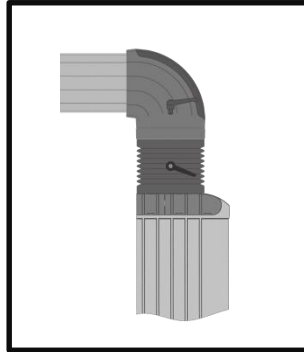

# TK120.401

## Rotatable Panel 90° Angle Coupling

Weight (gr)	3.370
Color / Ral Code	RAL7035 / RAL7016
Package	1
Package Dimension (mm)	215 x 145 x 170
Diameter (mm)	Ø 130
Movement	310°
Material	Aluminum

**1** Braking Arm