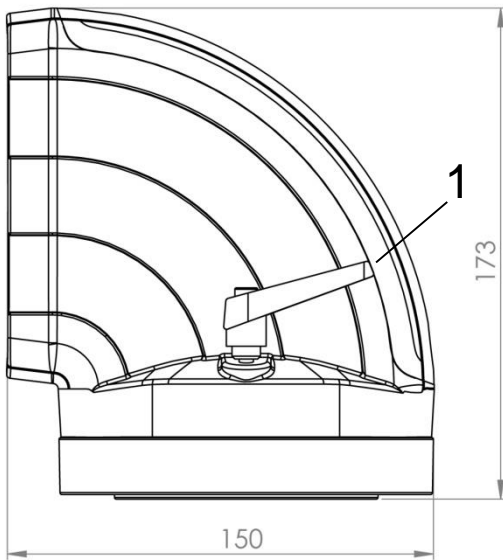

TK120.400

Rotatable Panel 90° Angle Coupling

Weight (gr)	2.400
Color / Ral Code	RAL7035 / RAL7016
Package	1
Package Dimension (mm)	215 x 145 x 170
Diameter (mm)	∅ 130
Movement	310°
Material	Aluminum

1 Braking Arm