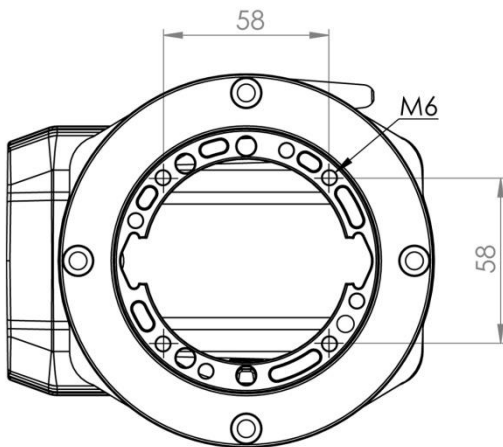

TK120.400

Rotatable Panel 90° Angle Coupling

Weight (gr)	2.400
Color / Ral Code	RAL7035 / RAL7016
Package	1
Package Dimension (mm)	215 x 145 x 170
Diameter (mm)	∅ 130
Movement	310°
Material	Aluminum

1 Braking Arm