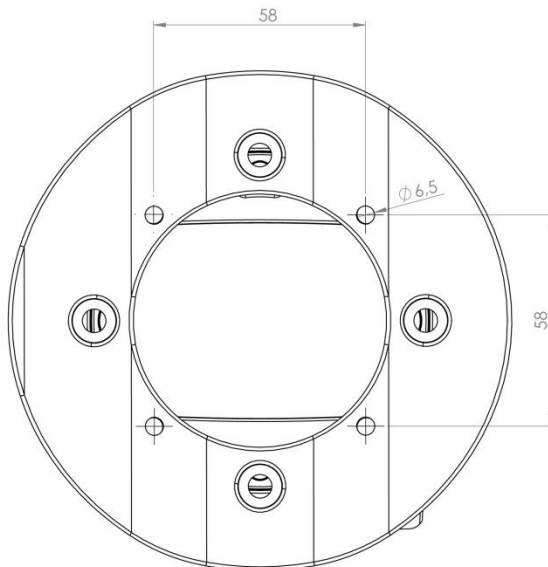

# TK120.330

## TKP2000 Rotatable Panel Coupling

Weight (gr)	1.550
Color / Ral Code	RAL7035
Package	1
Package Dimension (mm)	150 x 85 x 140
Diameter (mm)	Ø 130
Movement	310°
Material	Aluminum

**1** Braking Arm

ISO9001