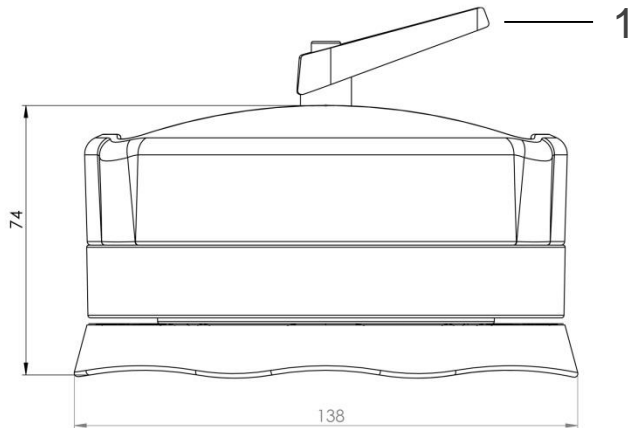

# TK120.330

## TKP2000 Rotatable Panel Coupling

Weight (gr)	1.550
Color / Ral Code	RAL7035
Package	1
Package Dimension (mm)	150 x 85 x 140
Diameter (mm)	Ø 130
Movement	310°
Material	Aluminum

**1** Braking Arm

ISO9001