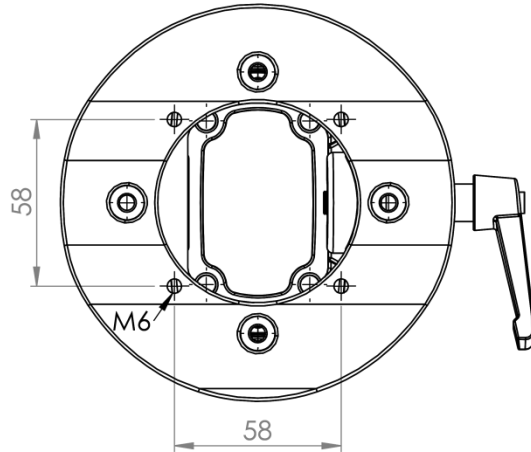

## TKP2000 Rotatable Tilting Panel Coupling

Weight (gr)	2.400
Color / Ral Code	7035/7016
Package	1
Package Dimension (mm)	180 x 185 x 150
Diameter (mm)	∅ 130
Movement	310° / ±45°
Material	Aluminum

Bottom View

**1** Braking Arm