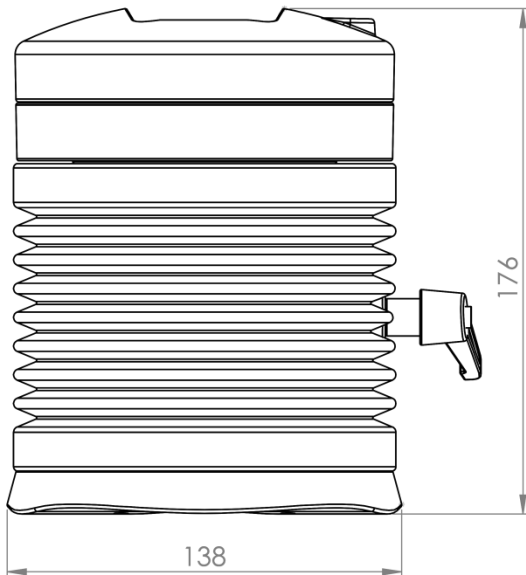

# TK060.846

## TKP2000 Rotatable Tilting Panel Coupling

Weight (gr)	2.400
Color / Ral Code	7035/7016
Package	1
Package Dimension (mm)	180 x 185 x 150
Diameter (mm)	∅ 130
Movement	310° / ±45°
Material	Aluminum

Bottom View