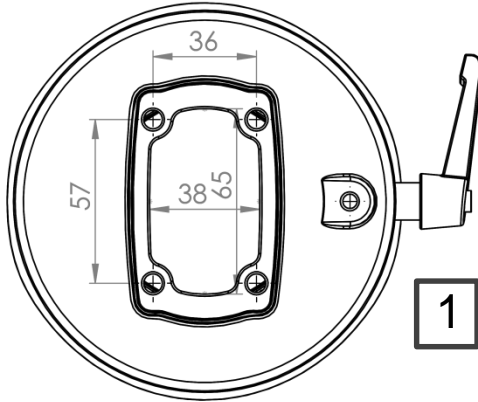

## TKP2000 Rotatable Tilting Panel Coupling

Weight (gr)	2.400
Color / Ral Code	7035/7016
Package	1
Package Dimension (mm)	180 x 185 x 150
Diameter (mm)	∅ 130
Movement	310° / ±45°
Material	Aluminum

Bottom View

**1** Braking Arm