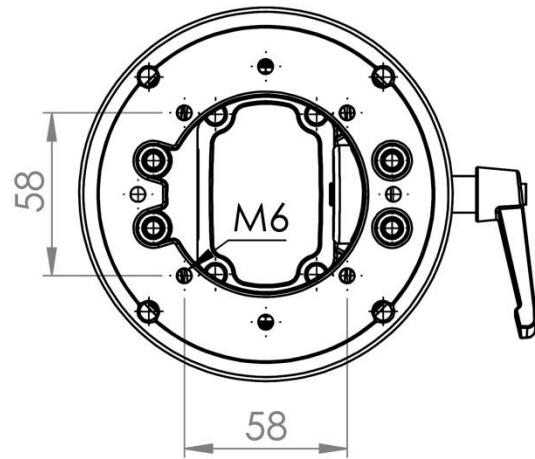

TK060.845

Rotatable Tilting Panel Coupling

Weight (gr)	2.170
Color / Ral Code	7035/7016
Package	1
Package Dimension (mm)	180 x 170 x 150
Diameter (mm)	∅ 130
Movement	310° / ±45°
Material	Aluminum

Bottom View

1 Braking Arm