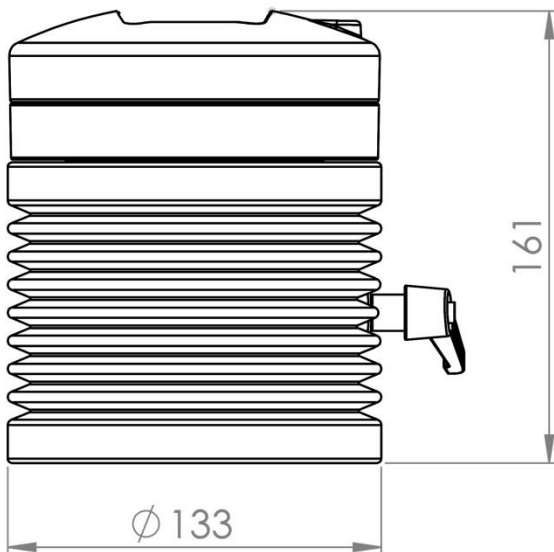

TK060.845

Rotatable Tilting Panel Coupling

Weight (gr)	2.170
Color / Ral Code	7035/7016
Package	1
Package Dimension (mm)	180 x 170 x 150
Diameter (mm)	∅ 130
Movement	310° / ±45°
Material	Aluminum

Bottom View