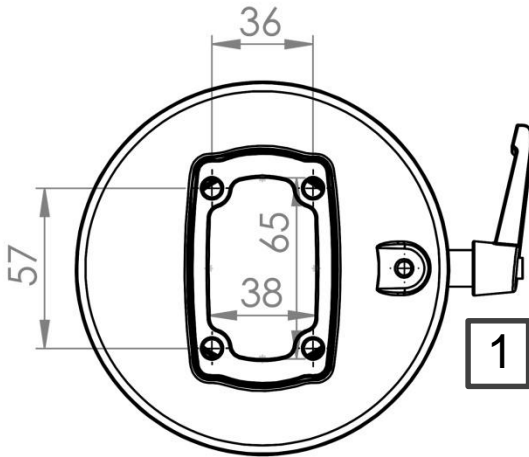

TK060.845

Rotatable Tilting Panel Coupling

Weight (gr)	2.170
Color / Ral Code	7035/7016
Package	1
Package Dimension (mm)	180 x 170 x 150
Diameter (mm)	∅ 130
Movement	310° / ±45°
Material	Aluminum

Bottom View

1 Braking Arm