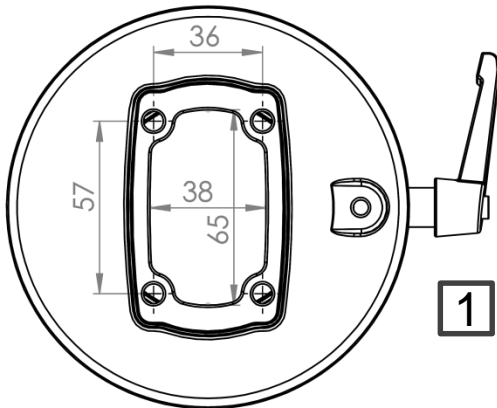

TK060.843

Tilting Panel Coupling

Weight (gr)	1.550
Color / Ral Code	7035/7016
Package	1
Package Dimension (mm)	180 x 150 x 150
Diameter(mm)	Ø 130
Movement	±45°
Material	Aluminum

Bottom View

1 Braking Arm

ISO9001