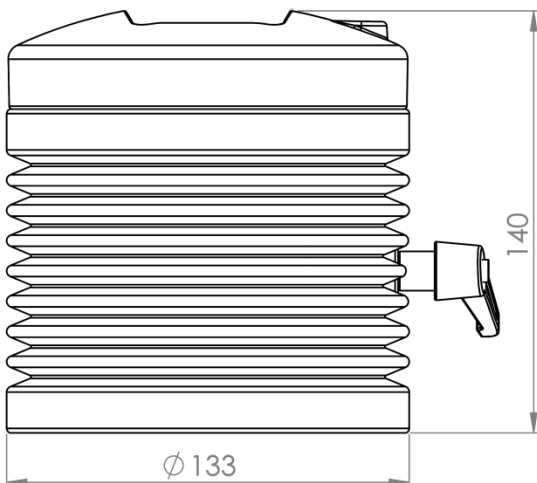

TK060.843

Tilting Panel Coupling

Weight (gr)	1.550
Color / Ral Code	7035/7016
Package	1
Package Dimension (mm)	180 x 150 x 150
Diameter(mm)	Ø 130
Movement	±45°
Material	Aluminum

Bottom View

1 Braking Arm

ISO9001