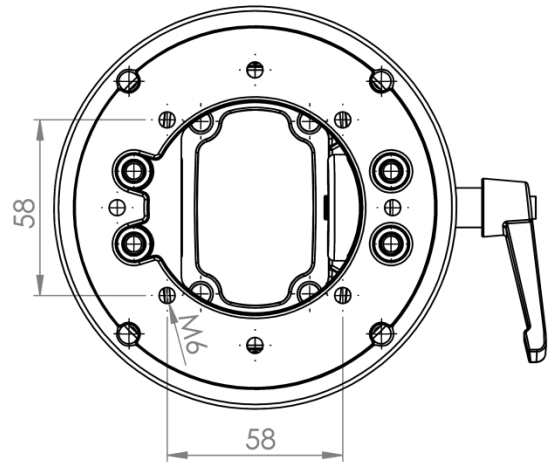

TK060.843

Tilting Panel Coupling

Weight (gr)	1.550
Color / Ral Code	7035/7016
Package	1
Package Dimension (mm)	180 x 150 x 150
Diameter(mm)	Ø 130
Movement	±45°
Material	Aluminum

Bottom View

1 Braking Arm

ISO9001