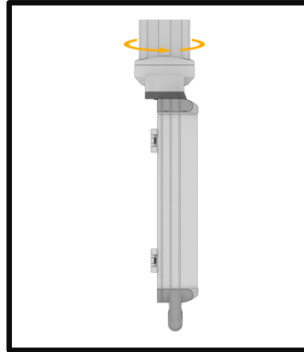

TK060.832

ECO 060 ADAPTOR

Weight (gr)	100
Color / Ral Code	RAL7035
Package	1
Package Dimension (mm)	160 x 35 x 80
Movement	Fixed
Material	Aluminum