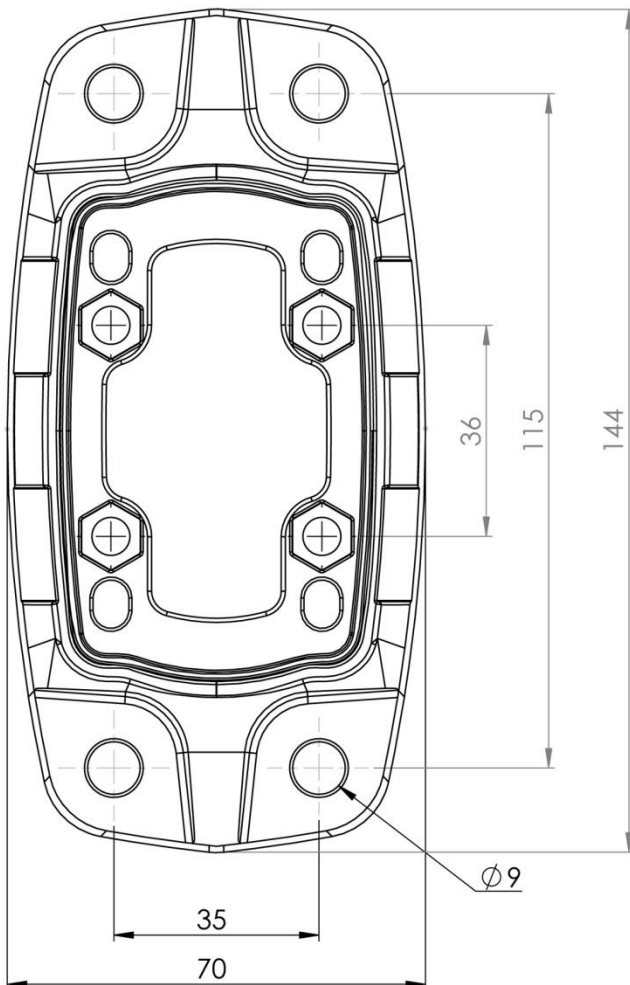

TK060.800

Wall / Socket Mounting Bracket

Weight (gr)	312
Color / Ral Code	7035 / 7016
Package	1
Package Dimension (mm)	160 x 35 x 80
Movement	Fixed
Material	Aluminum

ISO9001