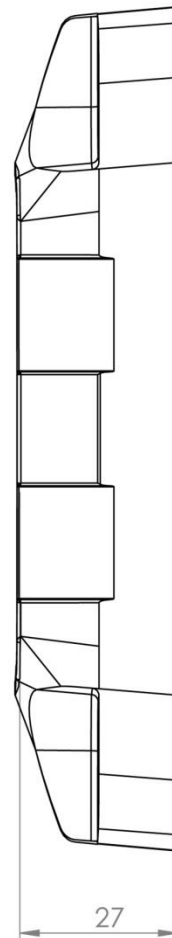

TK060.800

Wall / Socket Mounting Bracket

Weight (gr)	312
Color / Ral Code	7035 / 7016
Package	1
Package Dimension (mm)	160 x 35 x 80
Movement	Fixed
Material	Aluminum

ISO9001