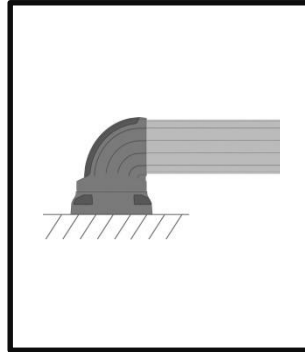

TK060.600

Rotatable Top Mounted 90° Angle Joint

Weight (gr)	2.108
Color / Ral Code	7035 / 7016
Package	1
Package Dimension (mm)	155 x 160 x 145
Movement	315 °
Material	Aluminum