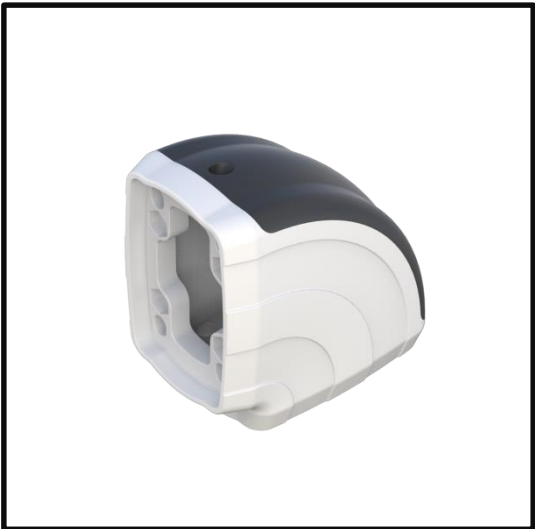

TK060.420

90° Angle Piece

Weight (gr)	654
Color / Ral Code	7035 / 7016
Package	1
Package Dimension (mm)	120 x 75 x 115
Movement	Fixed
Material	Aluminum