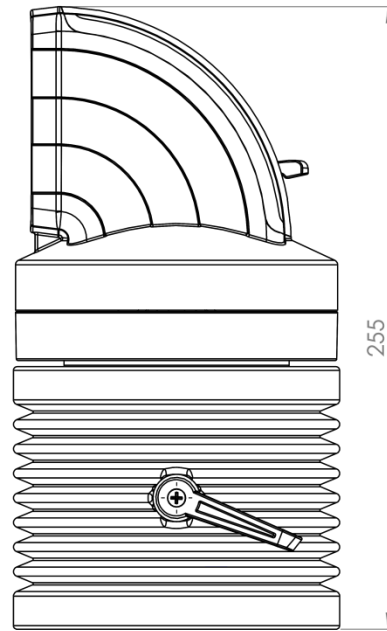

TK060.401

Rotatable Panel 90° Angle Coupling

Weight (gr)	2.610
Color/Ral Code	7035 / 7016
Package	1
Package Dimension (mm)	180 x 260x 170
Diameter (mm)	Ø 130
Movement	310° / ±45°
Material	Aluminum

1 Braking Arm