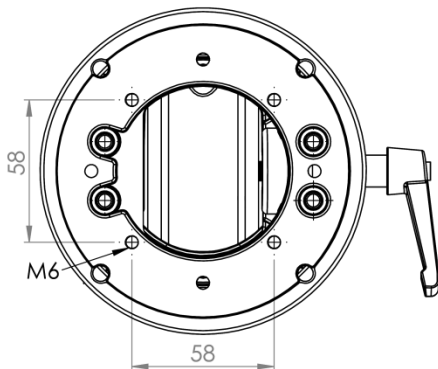

TK060.401

Rotatable Panel 90° Angle Coupling

Weight (gr)	2.610
Color/Ral Code	7035 / 7016
Package	1
Package Dimension (mm)	180 x 260x 170
Diameter (mm)	Ø 130
Movement	310° / ±45°
Material	Aluminum

1 Braking Arm