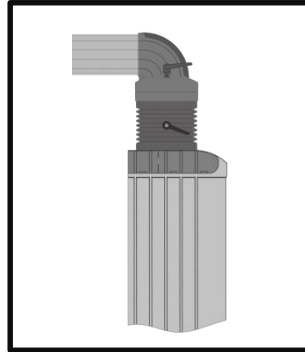

TK060.401

Rotatable Panel 90° Angle Coupling

Weight (gr)	2.610
Color/Ral Code	7035 / 7016
Package	1
Package Dimension (mm)	180 x 260x 170
Diameter (mm)	Ø 130
Movement	310° / ±45°
Material	Aluminum

1 Braking Arm