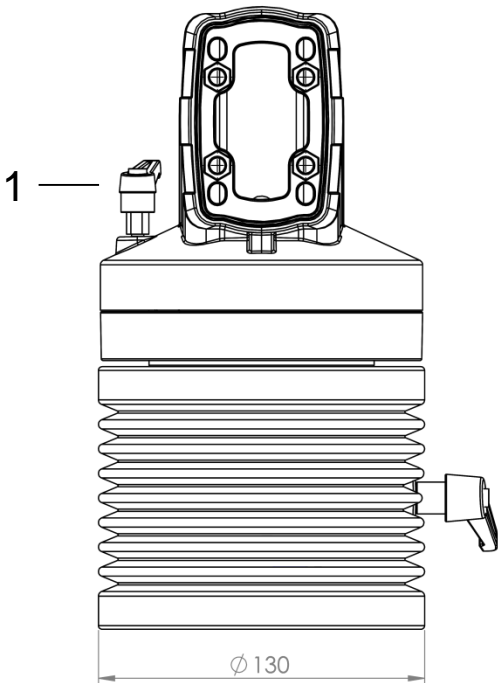

TK060.401

Rotatable Panel 90° Angle Coupling

Weight (gr)	2.610
Color/Ral Code	7035 / 7016
Package	1
Package Dimension (mm)	180 x 260x 170
Diameter (mm)	Ø 130
Movement	310° / ±45°
Material	Aluminum

1 Braking Arm