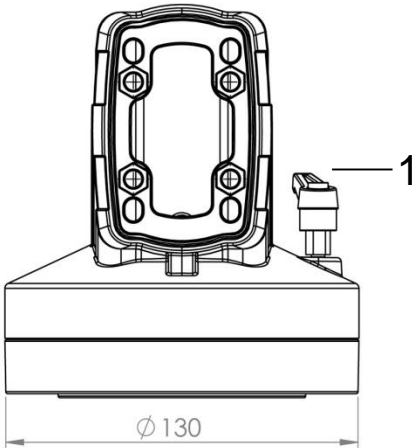

TK060.400

Rotatable Panel 90° Angle Coupling

Weight (gr)	1.777
Color/Ral Code	7035 / 7016
Package	1
Package Dimension (mm)	145 x 150x 140
Diameter (mm)	Ø 130
Movement	310°
Material	Aluminum

1 Braking Arm