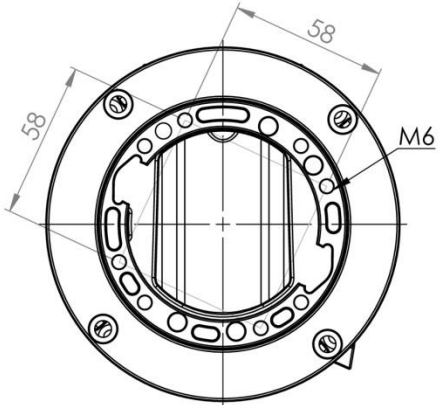

TK060.400

Rotatable Panel 90° Angle Coupling

Weight (gr)	1.777
Color/Ral Code	7035 / 7016
Package	1
Package Dimension (mm)	145 x 150x 140
Diameter (mm)	Ø 130
Movement	310°
Material	Aluminum

1 Braking Arm