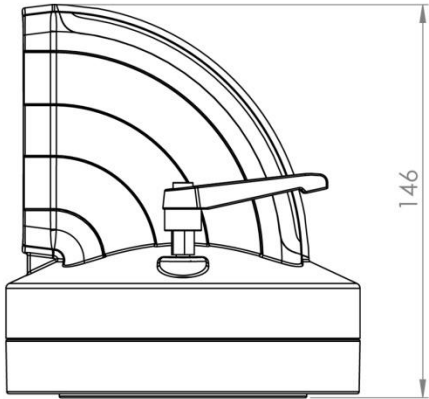

TK060.400

Rotatable Panel 90° Angle Coupling

Weight (gr)	1.777
Color/Ral Code	7035 / 7016
Package	1
Package Dimension (mm)	145 x 150x 140
Diameter (mm)	Ø 130
Movement	310°
Material	Aluminum

1 Braking Arm