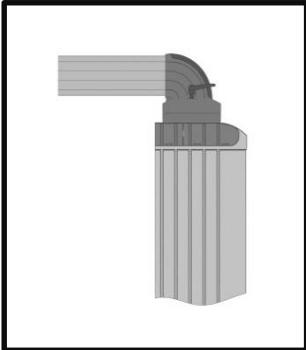

TK060.400

Rotatable Panel 90° Angle Coupling

Weight (gr)	1.777
Color/Ral Code	7035 / 7016
Package	1
Package Dimension (mm)	145 x 150x 140
Diameter (mm)	Ø 130
Movement	310°
Material	Aluminum

1 Braking Arm