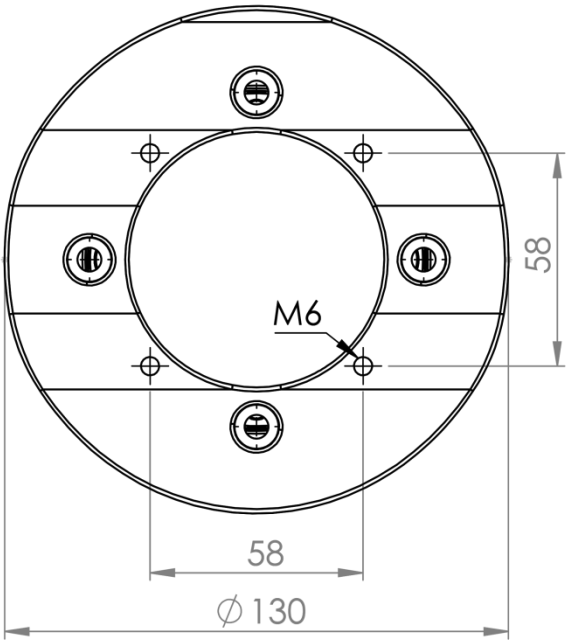

# TK060.331

## TKP2000 Rotatable Panel Coupling

Weight (gr)	1.495
Color/Ral Code	7035
Package	1
Package Dimension(mm)	150 x 80 x 140
Diameter (mm)	∅ 130
Movement	310°
Material	Aluminum

Panel Connection Dimension

Floor Connection Dimension