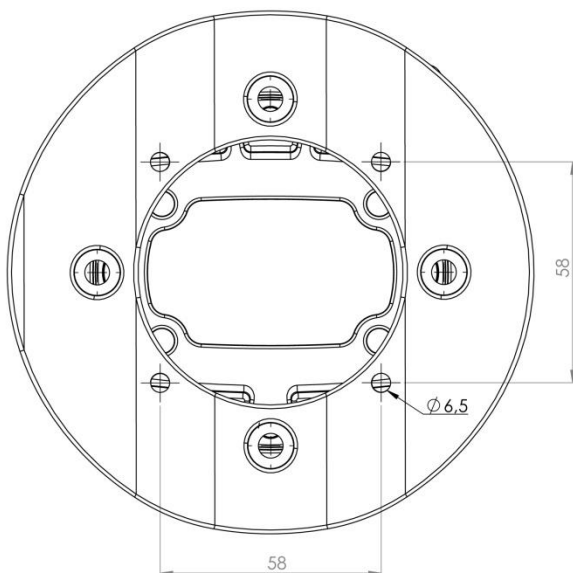

TK060.330

TKP2000 Rotatable Panel Coupling

Weight (gr)	1.500
Color/Ral Code	7035
Package	1
Package Dimension (mm)	150 x 80 x 140
Diameter (mm)	Ø 130
Movement	310°
Material	Aluminum

1 Braking Arm

ISO9001