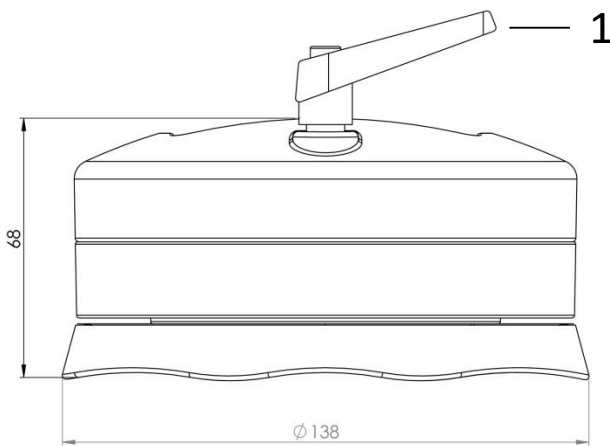

TK060.330

TKP2000 Rotatable Panel Coupling

Weight (gr)	1.500
Color/Ral Code	7035
Package	1
Package Dimension (mm)	150 x 80 x 140
Diameter (mm)	Ø 130
Movement	310°
Material	Aluminum

1 Braking Arm

ISO9001