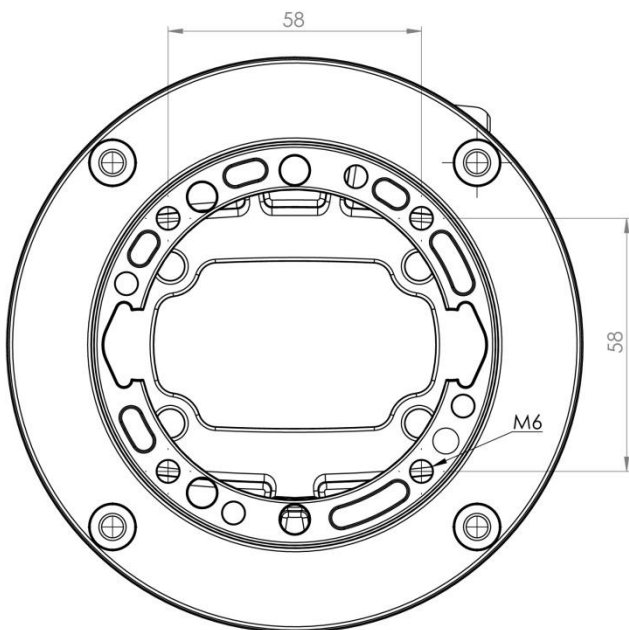

TK060.320

Rotatable Panel Coupling

Weight (gr)	1.260
Color/Ral Code	7035
Package	1
Package Dimension (mm)	150 x 60 x 140
Diemeter (mm)	∅ 130
Movement	310°
Material	Aluminum

1 Braking Arm

ISO9001