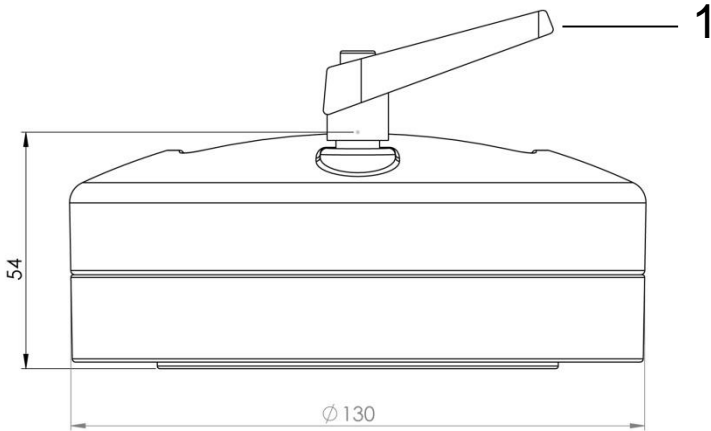

TK060.320

Rotatable Panel Coupling

Weight (gr)	1.260
Color/Ral Code	7035
Package	1
Package Dimension (mm)	150 x 60 x 140
Diemeter (mm)	∅ 130
Movement	310°
Material	Aluminum

1 Braking Arm

ISO9001