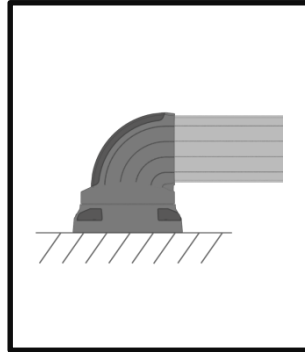

TK045.600

Rotatable Top Mounted 90° Angle Joint

Weight (gr)	1700
Color / Ral Code	RAL7035
Package	1
Package Dimension (mm)	120x130x120
Movement	310°
Material	Aluminum