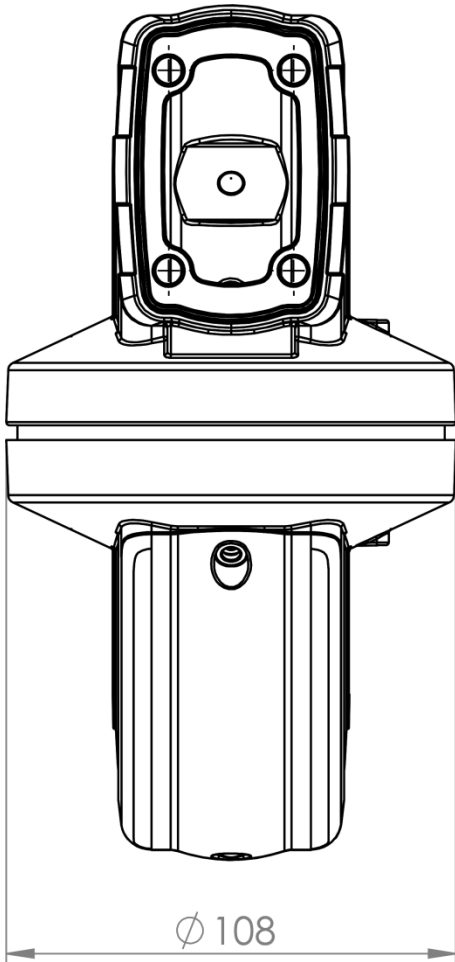

TK045.500

Rotatable Intermediate Hinge

Weight (gr)	1725
Color / Ral Code	RAL7035
Package	1
Packagen Dimension (mm)	120x220x120
Movement	310°
Material	Aluminum

ISO9001