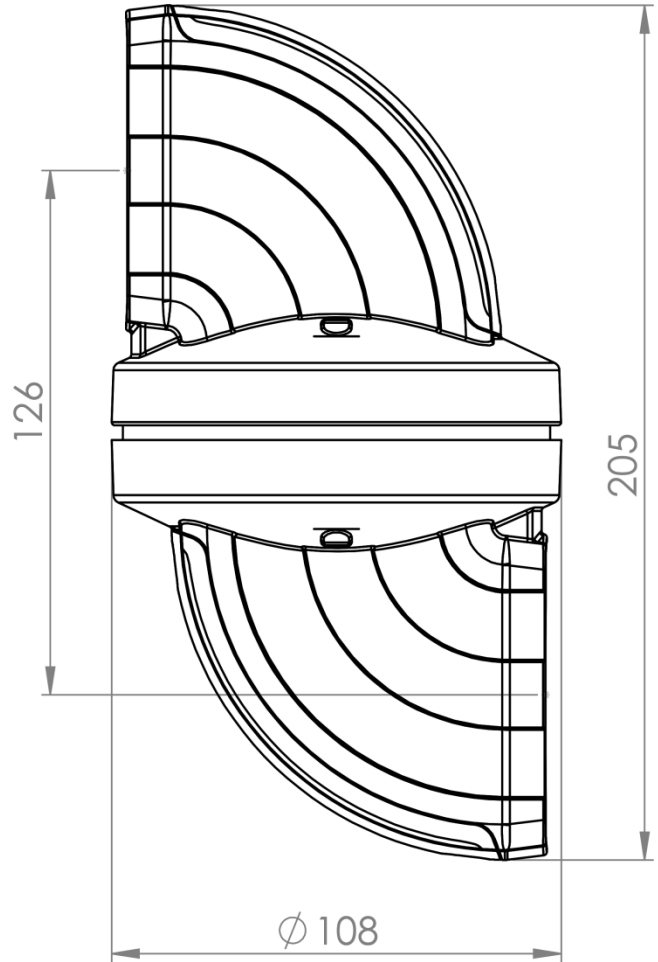

TK045.500

Rotatable Intermediate Hinge

Weight (gr)	1725
Color / Ral Code	RAL7035
Package	1
Packagen Dimension (mm)	120x220x120
Movement	310°
Material	Aluminum

ISO9001