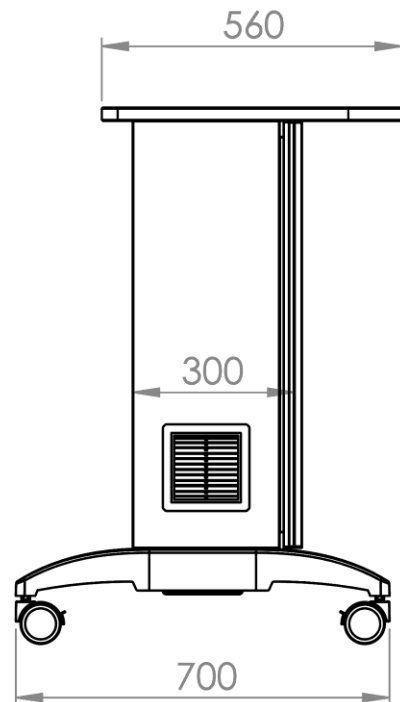

KS.PC.04

Kiosk Enclosure Systems

Weight (kg)	100
Color / Ral Code	7035
Package	1
Package Dimension (mm)	1000x950x700
Movement	Modular

The product applications are intended to serve as examples.
Please contact with us for dimension.