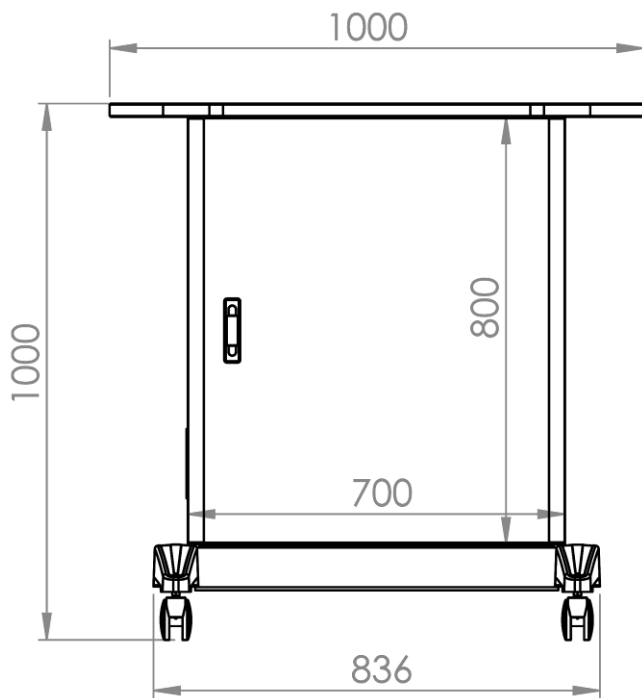

KS.PC.04

Kiosk Enclosure Systems

Weight (kg)	100
Color / Ral Code	7035
Package	1
Package Dimension (mm)	1000x950x700
Movement	Modular

The product applications are intended to serve as examples.
Please contact with us for dimension.