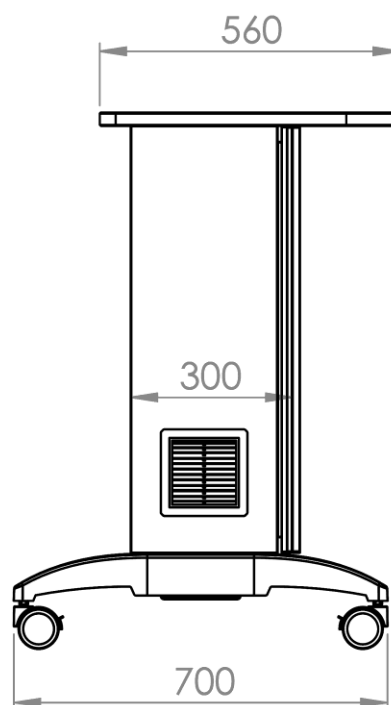

KS.PC.03

Kiosk Enclosure Systems

Weight (kg)	100
Color / Ral Code	7035
Package	1
Package Dimension (mm)	1000x950x700
Movement	Modular

The product applications are intended to serve as examples.
Please contact with us for dimension.