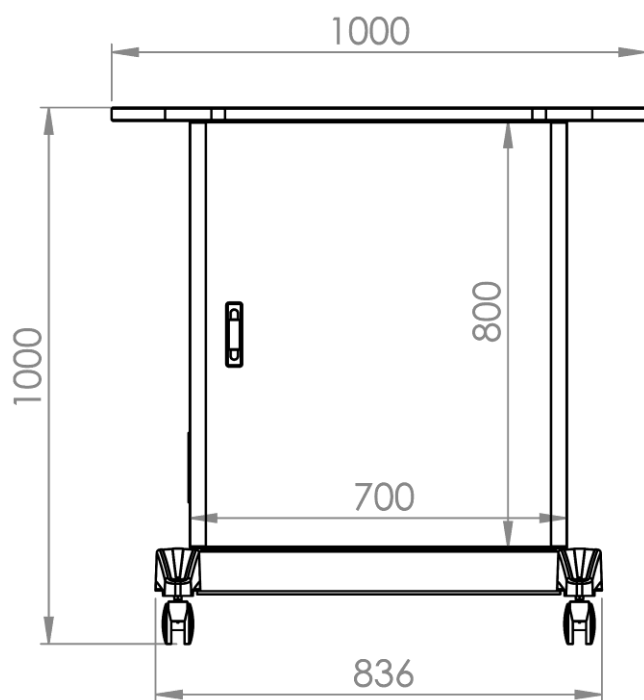

KS.PC.03

Kiosk Enclosure Systems

Weight (kg)	100
Color / Ral Code	7035
Package	1
Package Dimension (mm)	1000x950x700
Movement	Modular

The product applications are intended to serve as examples.
Please contact with us for dimension.